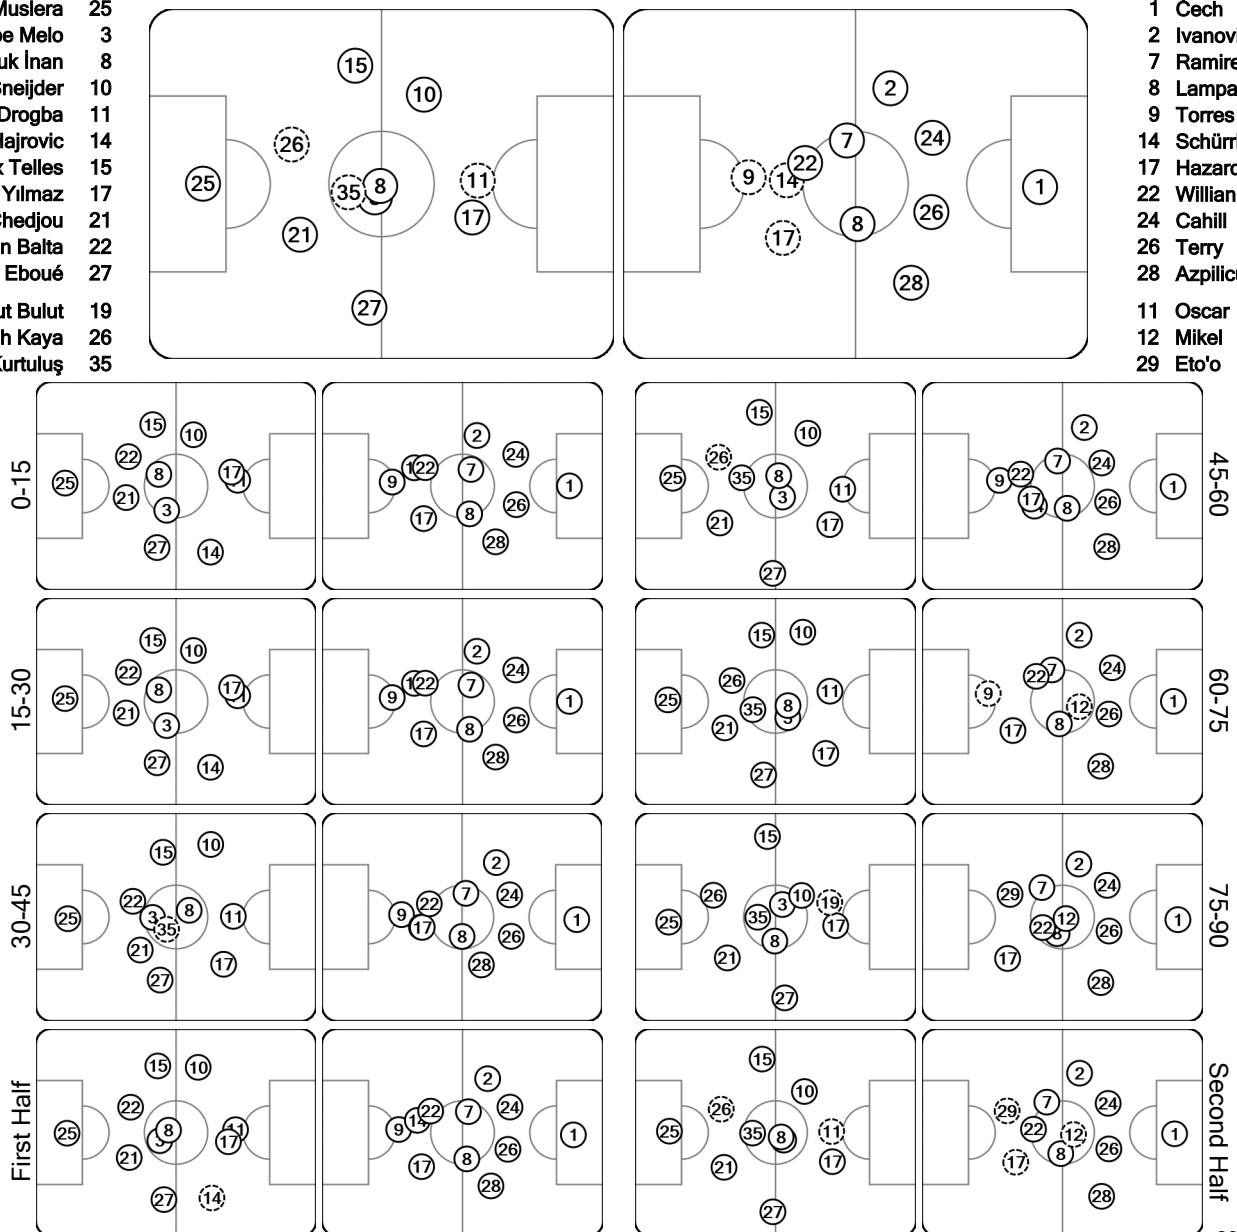

Tactical lineups: Full time

First Knock-out Round 1st leg - Wednesday 26 February 2014

Ali Sami Yen Spor Kompleksi - Istanbul

Galatasaray AŞ

1 - 1

Chelsea FC

31' (In) 35 Yekta Kurtuluş / (Out) 14 I. Hajrovic
 46' (In) 26 Semih Kaya / (Out) 22 Hakan Balta
 80' (In) 19 Umut Bulut / (Out) 11 Drogba

67' (In) 12 Mikel / (Out) 14 Schürle
 68' (In) 29 Eto'o / (Out) 9 Torres
 90+2' (In) 11 Oscar / (Out) 17 Hazard

Total time played: 95'24"
 56% - 33'53" Ball possession 44% - 26'56"

Actual formation

Direction of play --> <-- Direction of play

- Muslera 25
- Felipe Melo 3
- Selçuk İnan 8
- Sneijder 10
- Drogba 11
- Hajrovic 14
- Alex Telles 15
- Burak Yılmaz 17
- Chedjou 21
- Hakan Balta 22
- Eboué 27
- Umut Bulut 19
- Semih Kaya 26
- Yekta Kurtuluş 35

- 1 Čech
- 2 Ivanović
- 7 Ramires
- 8 Lampard
- 9 Torres
- 14 Schürle
- 17 Hazard
- 22 Willian
- 24 Cahill
- 26 Terry
- 28 Azpilicueta
- 11 Oscar
- 12 Mikel
- 29 Eto'o

○ did not play the entire match (S) substitution (R) sent off