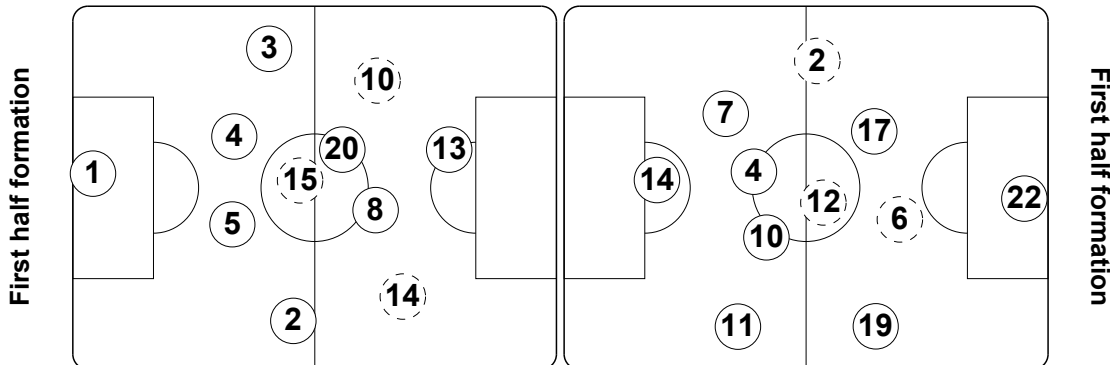

Tactical lineups: Full time

Final - Monday 29 June 2009

New Stadium Malmö - Malmö

Germany

4 - 0

England

69' (In) 16 Schwaab / (Out) 14 Johnson
83' (In) 6 Aogo / (Out) 15 Hummels
89' (In) 21 Schmelzer / (Out) 10 Özil

46' (In) 18 Mancienne / (Out) 6 Onuoha
77' (In) 15 Rodwell / (Out) 12 Muamba
79' (In) 8 Gardner / (Out) 2 Cranie

Total time played: 92'56"
40% - 23'28" Ball possession 60% - 35'23"

Actual formation

Direction of play --> <-- Direction of play

Direction of play --> <-- Direction of play

Direction of play --> <-- Direction of play

did not play the entire match

substitution

22:49:18 CET
29 Jun 2009