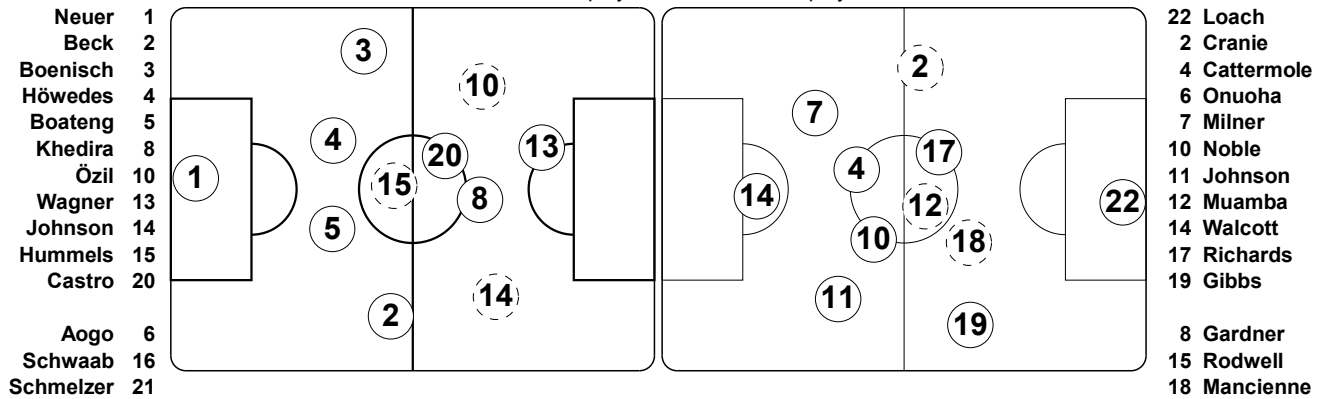

Tactical lineups: Full time

Final - Monday 29 June 2009

New Stadium Malmö - Malmö

Germany

4 - 0

England

69' (In) 16 Schwaab / (Out) 14 Johnson
83' (In) 6 Aogo / (Out) 15 Hummels
89' (In) 21 Schmelzer / (Out) 10 Özil

46' (In) 18 Mancienne / (Out) 6 Onuoha
77' (In) 15 Rodwell / (Out) 12 Muamba
79' (In) 8 Gardner / (Out) 2 Cranie

Total time played: 92'56"
40% - 23'28" Ball possession 60% - 35'23"

Actual formation

Direction of play --> <-- Direction of play