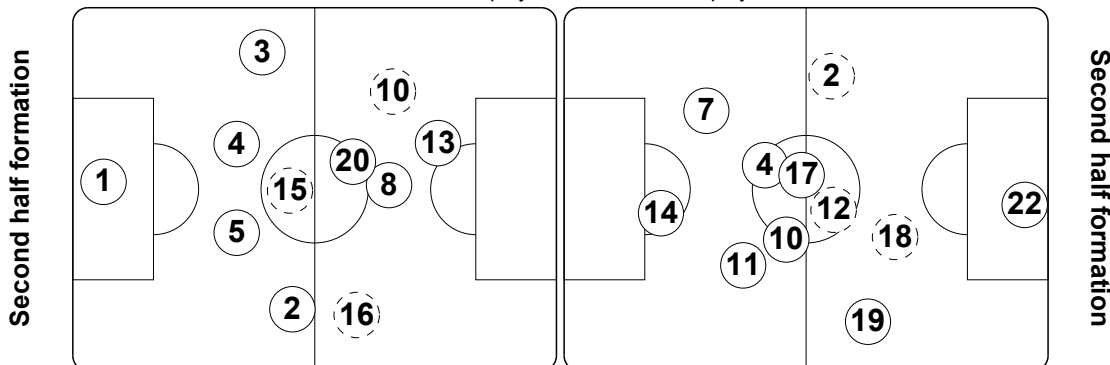

46' (In) 18 Mancienne / (Out) 6 Onuoha
77' (In) 15 Rodwell / (Out) 12 Muamba
79' (In) 8 Gardner / (Out) 2 Cranie

Total time played: 92'56"
40% - 23'28" Ball possession 60% - 35'23"

Actual formation

Direction of play --> <-- Direction of play

Direction of play --> <-- Direction of play

Direction of play --> <-- Direction of play

did not play the entire match

substitution

22:49:18 CET
29 Jun 2009