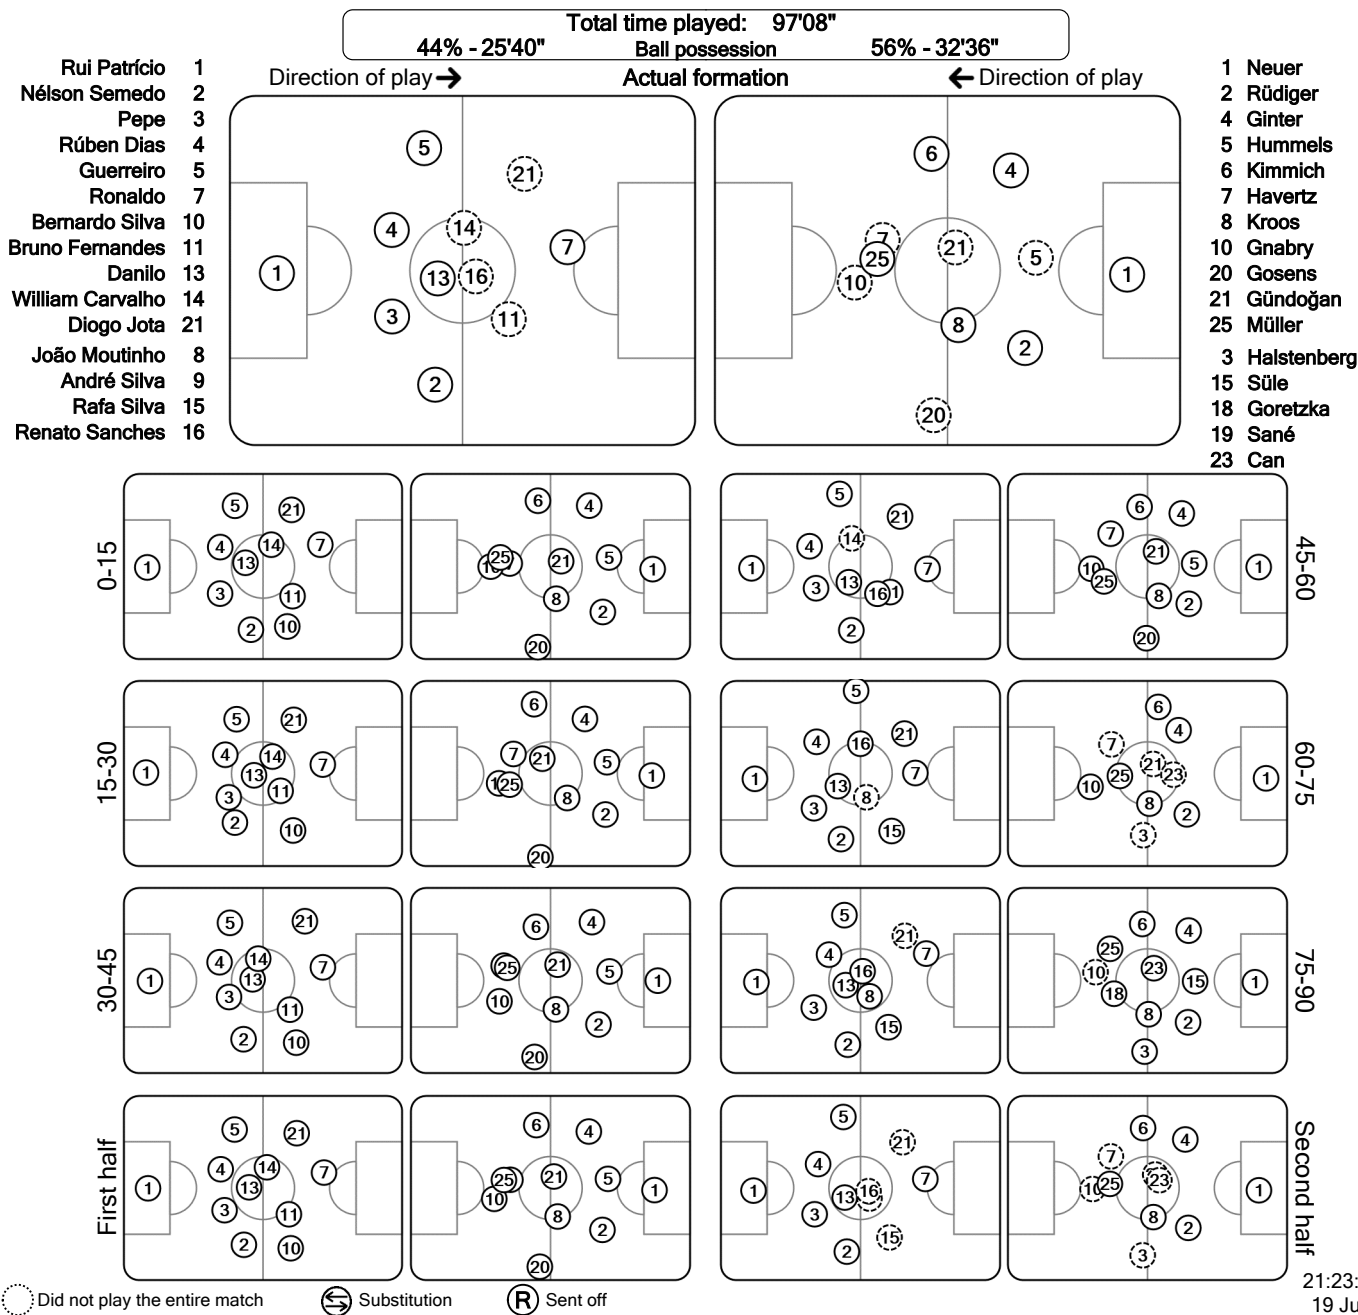

**Tactical Line-ups: full time**  
Final tournament - Saturday 19 June 2021  
Group F - Football Arena Munich

**Portugal**

**2 - 4**

**Germany**

46' (in) 16 Renato Sanches / (out) 10 Bernardo Silva  
58' (in) 15 Rafa Silva / (out) 14 William Carvalho  
64' (in) 8 João Moutinho / (out) 11 Bruno Fernandes  
83' (in) 9 André Silva / (out) 21 Diogo Jota

63' (in) 3 Halstenberg / (out) 20 Gosens  
63' (in) 23 Emre Can / (out) 5 Hummels  
73' (in) 18 Goretzka / (out) 7 Havertz  
73' (in) 15 Süle / (out) 21 Gündoğan  
87' (in) 19 Sané / (out) 10 Gnabry

21:23:12CET  
19 Jun 2021