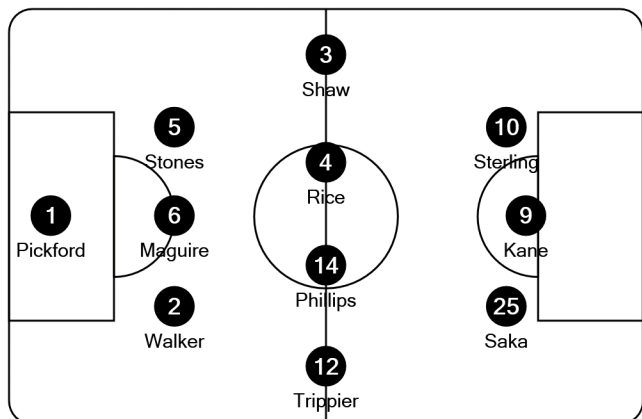

Tactical Line-ups
Round of 16 - Tuesday 29 June 2021
Wembley Stadium - London

England

- 1 Jordan Pickford (GK)
- 2 Kyle Walker
- 3 Luke Shaw
- 4 Declan Rice
- 5 John Stones
- 6 Harry Maguire
- 9 Harry Kane (C)
- 10 Raheem Sterling
- 12 Kieran Trippier
- 14 Calvin Phillips
- 25 Bukayo Saka

Germany

- 1 Manuel Neuer (GK) (C)
- 2 Antonio Rüdiger
- 4* Matthias Ginter
- 5 Mats Hummels
- 6* Joshua Kimmich
- 7* Kai Havertz
- 8 Toni Kroos
- 11 Timo Werner
- 18 Leon Goretzka
- 20 Robin Gosens
- 25 Thomas Müller