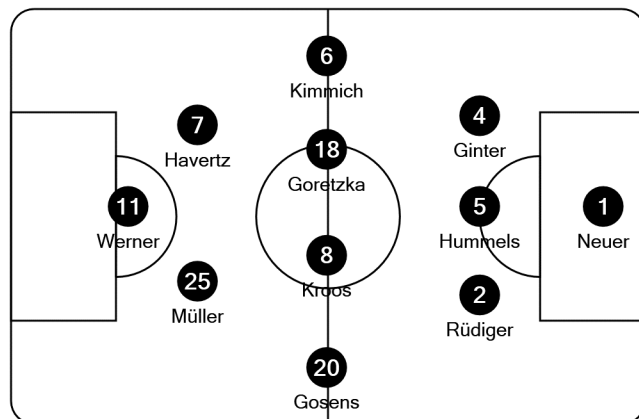

Tactical Line-ups
Round of 16 - Tuesday 29 June 2021
Wembley Stadium - London

England

- 1 Jordan Pickford (GK)
- 2 Kyle Walker
- 3 Luke Shaw
- 4 Declan Rice
- 5 John Stones
- 6 Harry Maguire
- 9 Harry Kane (C)
- 10 Raheem Sterling
- 12 Kieran Trippier
- 14 Calvin Phillips
- 25 Bukayo Saka

Germany

- 1 Manuel Neuer (GK) (C)
- 2 Antonio Rüdiger
- 4* Matthias Ginter
- 5 Mats Hummels
- 6* Joshua Kimmich
- 7* Kai Havertz
- 8 Toni Kroos
- 11 Timo Werner
- 18 Leon Goretzka
- 20 Robin Gosens
- 25 Thomas Müller