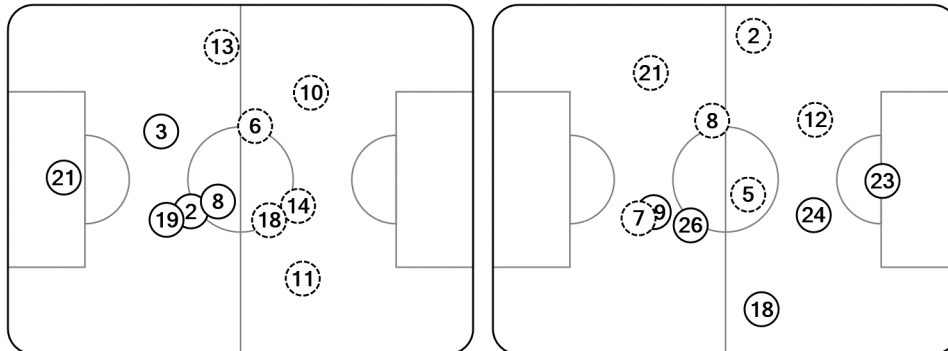

Tactical Line-ups: full time
Semi-finals - Tuesday 6 July 2021
Wembley Stadium - London

Italy

1 - 1

Spain

Italy win 4 - 2 on penalties

61' (in) 11 Berardi / (out) 17 Immobile
73' (in) 12 Pessina / (out) 6 Verratti
73' (in) 25 Tolói / (out) 13 Emerson
85' (in) 5 Locatelli / (out) 18 Barella
85' (in) 9 Belotti / (out) 10 Insigne
107' (in) 20 Bernardeschi / (out) 14 Chiesa

61' (in) 7 Morata / (out) 11 Ferran Torres
70' (in) 9 Gerard Moreno / (out) 21 Oyarzabal
70' (in) 16 Rodri / (out) 8 Koke
85' (in) 6 Llorente / (out) 2 Azpilicueta
106' (in) 10 Thiago Alcántara / (out) 5 Sergio Busquets
109' (in) 4 Pau Torres / (out) 12 Eric García

- Donnarumma 21
- Di Lorenzo 2
- Chiellini 3
- Verratti 6
- Jorginho 8
- Insigne 10
- Emerson 13
- Chiesa 14
- Immobile 17
- Barella 18
- Bonucci 19
- Locatelli 5
- Belotti 9
- Berardi 11
- Pessina 12
- Bernardeschi 20
- Tolói 25

- 23 Unai Simón
- 2 Azpilicueta
- 5 Sergio Busquets
- 8 Koke
- 11 Ferran Torres
- 12 Eric García
- 18 Jordi Alba
- 19 Olmo
- 21 Oyarzabal
- 24 Laporte
- 26 Pedri
- 4 Pau Torres
- 6 Llorente
- 7 Morata
- 9 Gerard Moreno
- 10 Thiago Alcántara
- 16 Rodri

Total time played: 123'22"
35% - 27'42" Ball possession 65% - 50'56"

Direction of play → Actual formation ← Direction of play

○ Did not play the entire match   ⚡ Substitution   Ⓜ Sent off

00:40:43CET
07 Jul 2021