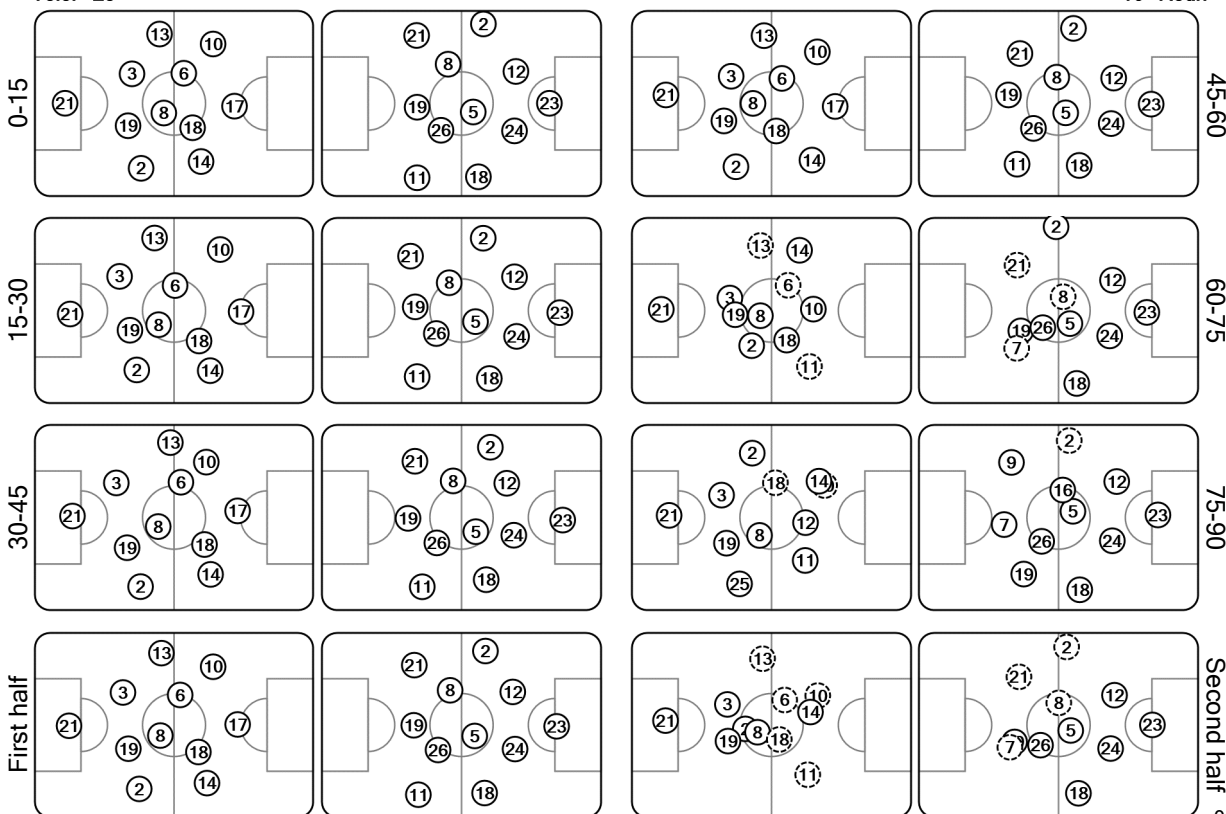

Tactical Line-ups: full time
Semi-finals - Tuesday 6 July 2021
Wembley Stadium - London

Italy

1 - 1

Spain

Italy win 4 - 2 on penalties

61' (in) 11 Berardi / (out) 17 Immobile
73' (in) 12 Pessina / (out) 6 Verratti
73' (in) 25 Tolói / (out) 13 Emerson
85' (in) 5 Locatelli / (out) 18 Barella
85' (in) 9 Belotti / (out) 10 Insigne
107' (in) 20 Bernardeschi / (out) 14 Chiesa

61' (in) 7 Morata / (out) 11 Ferran Torres
70' (in) 9 Gerard Moreno / (out) 21 Oyarzabal
70' (in) 16 Rodri / (out) 8 Koke
85' (in) 6 Llorente / (out) 2 Azpilicueta
106' (in) 10 Thiago Alcántara / (out) 5 Sergio Busquets
109' (in) 4 Pau Torres / (out) 12 Eric García

Total time played: 123'22"
35% - 27'42" Ball possession 65% - 50'56"

Direction of play → Actual formation ← Direction of play

○ Did not play the entire match ⚡ Substitution Ⓜ Sent off

00:40:43CET
07 Jul 2021