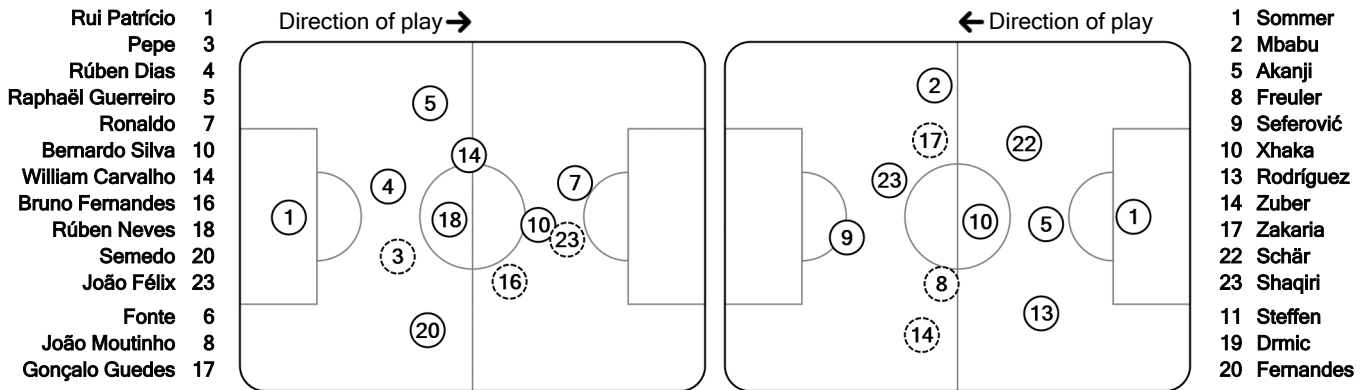

Tactical Line-ups: full time

Semi-finals - Wednesday 5 June 2019

Estádio do Dragão - Porto

Portugal

3 - 1

Switzerland

63' (In) 6 Fonte / (Out) 3 Pepe
 70' (In) 17 Gonçalo Guedes / (Out) 23 João Félix
 90+1' (In) 8 João Moutinho / (Out) 16 Bruno Fernandes

71' (In) 20 Fernandes / (Out) 17 Zakaria
 83' (In) 11 Steffen / (Out) 14 St. Zuber
 89' (In) 19 Drmic / (Out) 8 Freuler

Total time played: 96'42"
 46% - 28'30" **Ball possession** 54% - 33'35"

Actual formation