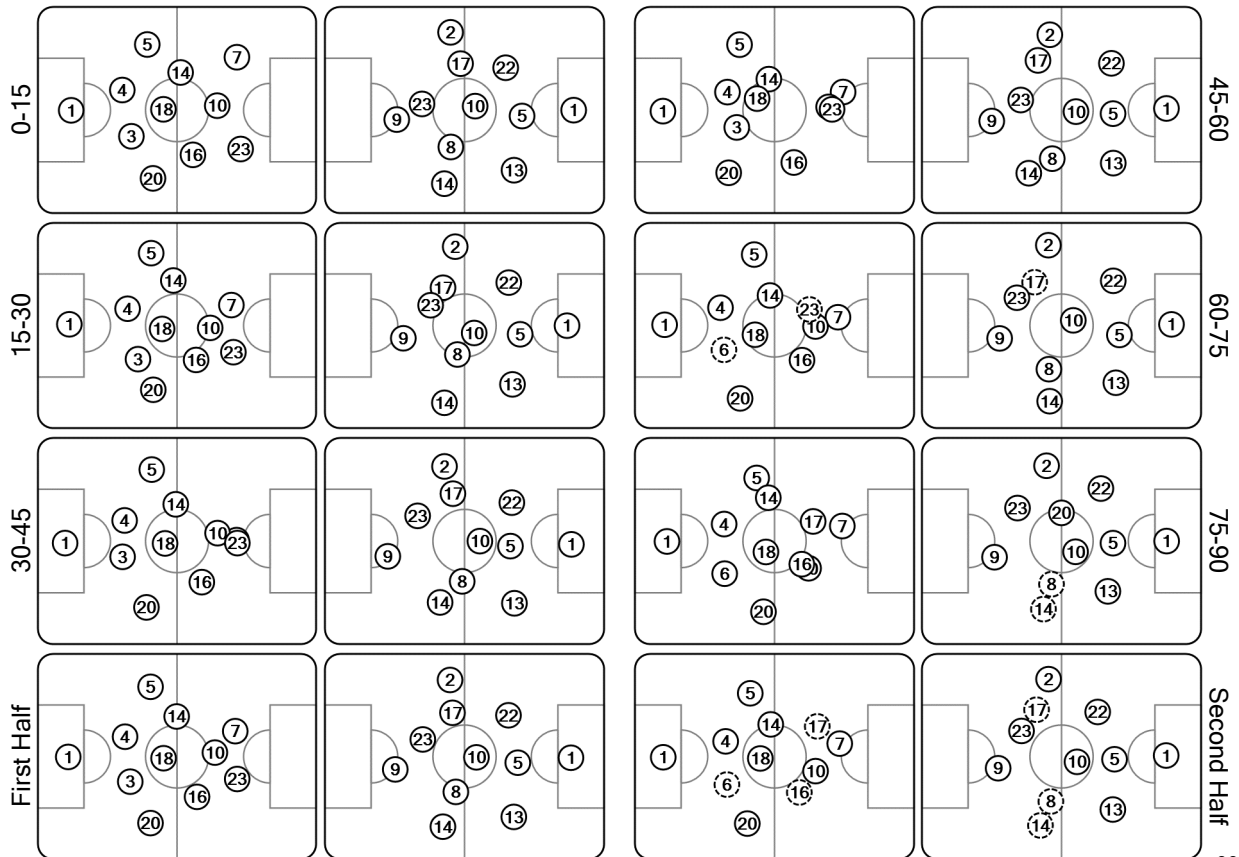

Tactical Line-ups: full time

Semi-finals - Wednesday 5 June 2019

Estádio do Dragão - Porto

Portugal

3 - 1

Switzerland

63' (In) 6 Fonte / (Out) 3 Pepe
 70' (In) 17 Gonçalo Guedes / (Out) 23 João Félix
 90+1' (In) 8 João Moutinho / (Out) 16 Bruno Fernandes

71' (In) 20 Fernandes / (Out) 17 Zakaria
 83' (In) 11 Steffen / (Out) 14 St. Zuber
 89' (In) 19 Drmic / (Out) 8 Freuler

Total time played: 96'42"
 46% - 28'30" **Ball possession** 54% - 33'35"

Actual formation