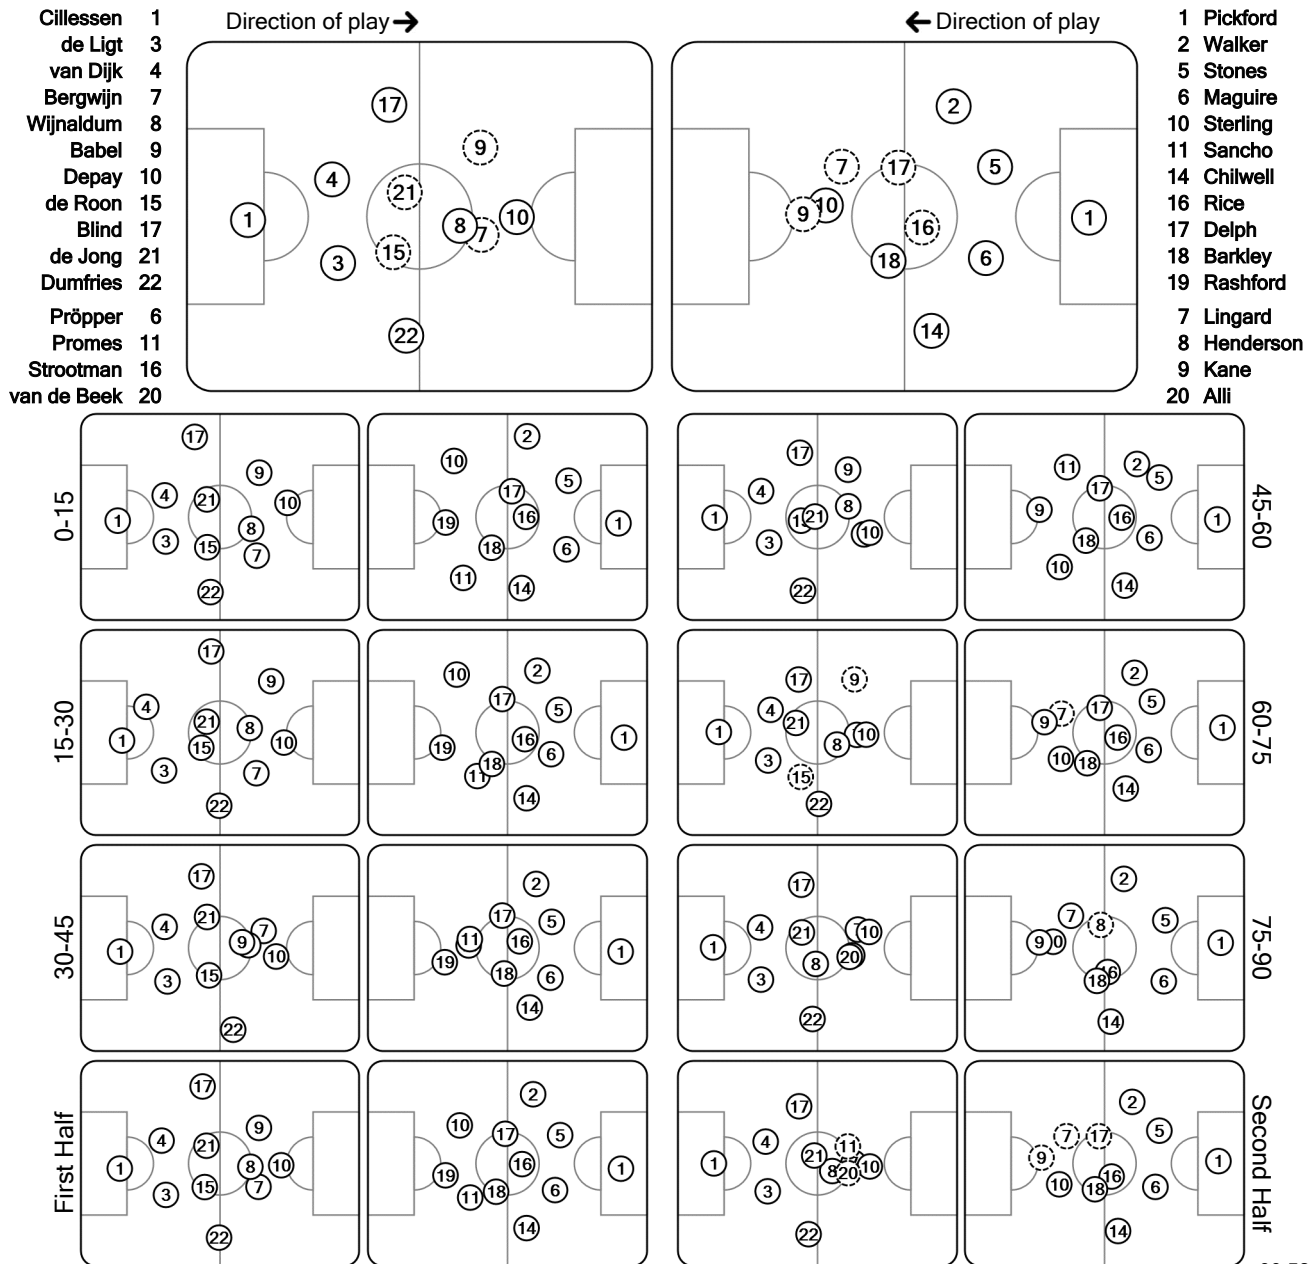

Tactical Line-ups: full time

Semi-finals - Thursday 6 June 2019

Estádio D. Afonso Henriques - Guimarães

Netherlands

3 - 1

England

Netherlands win 3 - 1 after extra time

68' (In) 11 Promes / (Out) 9 Babel
68' (In) 20 Van de Beek / (Out) 15 De Roon
91' (In) 6 Pröpper / (Out) 7 Bergwijn
114' (In) 16 Strootman / (Out) 21 F. de Jong

46' (In) 9 Kane / (Out) 19 Rashford
61' (In) 7 Lingard / (Out) 11 Sancho
77' (In) 8 Henderson / (Out) 17 Delph
106' (In) 20 Alli / (Out) 16 Rice

Total time played: 132'20"
51% - 41'02"   Ball possession   49% - 38'52"

Actual formation

Did not play the entire match
Substitution
Sent off

00:58:36CET
07 Jun 2019