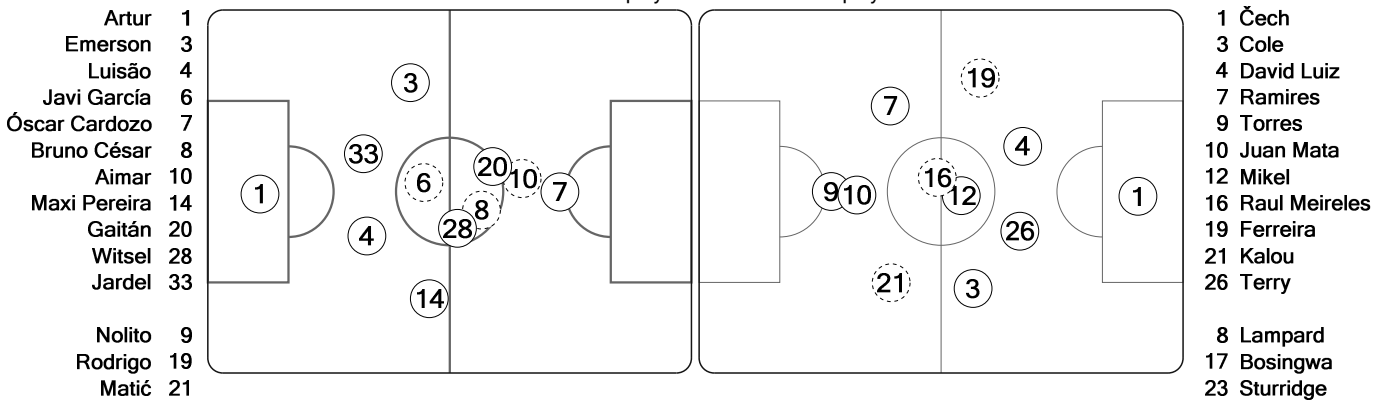

Tactical lineups: Full time

Quarter-Final 1st leg - Tuesday 27 March 2012

Estádio do SL Benfica - Lisbon

SL Benfica   **0 – 1**   **Chelsea FC**

69' (In) 21 Matic / (Out) 10 Aimar
69' (In) 19 Rodrigo / (Out) 8 Bruno César
81' (In) 9 Nolito / (Out) 6 Javi García

68' (In) 8 Lampard / (Out) 16 Raul Meireles
80' (In) 17 Bosingwa / (Out) 19 Ferreira
82' (In) 23 Sturridge / (Out) 21 Kalou

Total time played: 95'37"
50% - 28'41"   Ball possession   50% - 28'11"

Actual formation

Direction of play --> <-- Direction of play

did not play the entire match
substitution
Sent off

22:51:57 CET
27 Mar 2012