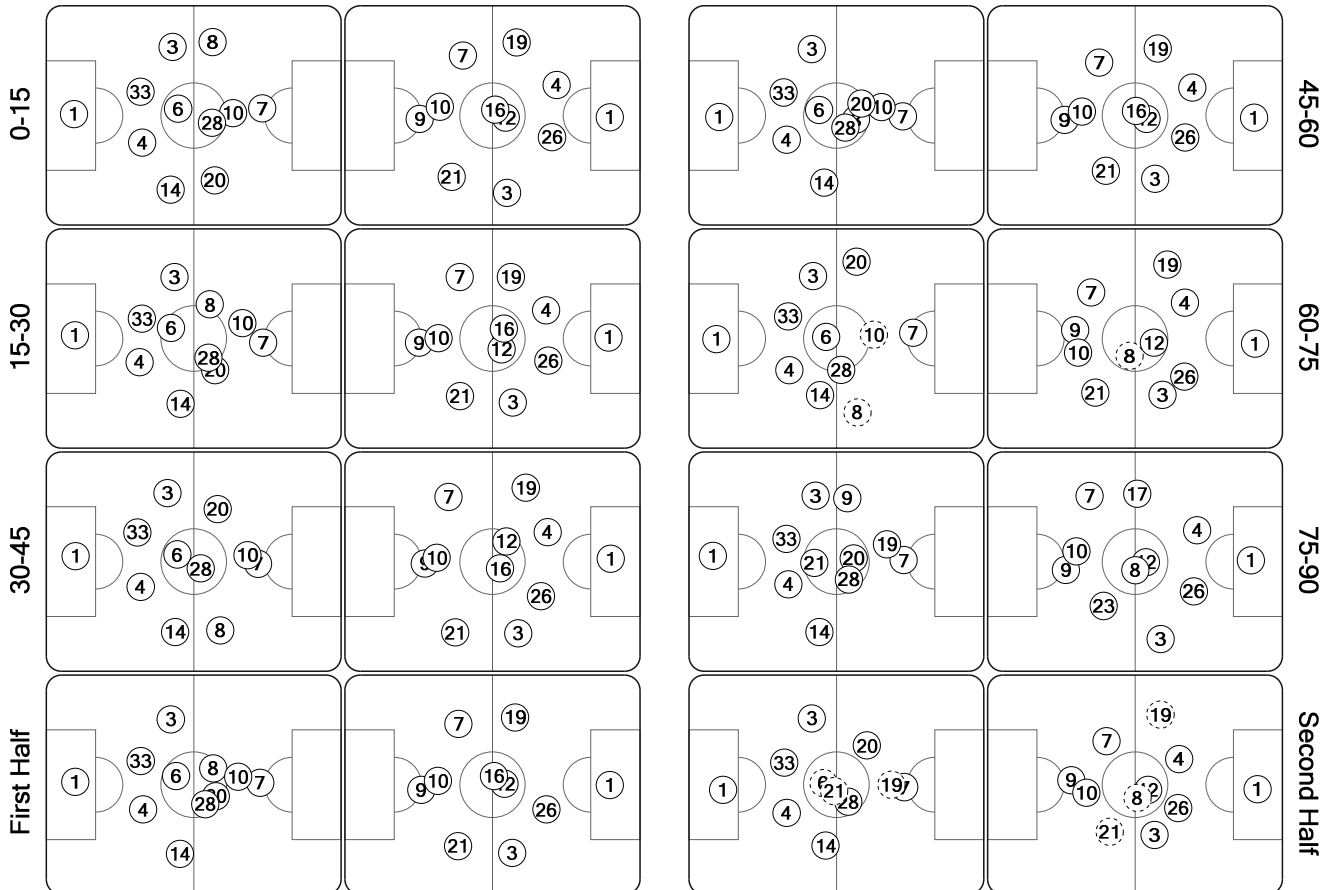

Tactical lineups: Full time

Quarter-Final 1st leg - Tuesday 27 March 2012

Estádio do SL Benfica - Lisbon

SL Benfica **0 – 1** **Chelsea FC**

69' (In) 21 Matic / (Out) 10 Aimar
 69' (In) 19 Rodrigo / (Out) 8 Bruno César
 81' (In) 9 Nolito / (Out) 6 Javi García

68' (In) 8 Lampard / (Out) 16 Raul Meireles
 80' (In) 17 Bosingwa / (Out) 19 Ferreira
 82' (In) 23 Sturridge / (Out) 21 Kalou

Total time played: 95'37"
 50% - 28'41" Ball possession 50% - 28'11"

Actual formation

Direction of play --> <-- Direction of play

 did not play the entire match
  substitution
  Sent off

22:51:57 CET
27 Mar 2012