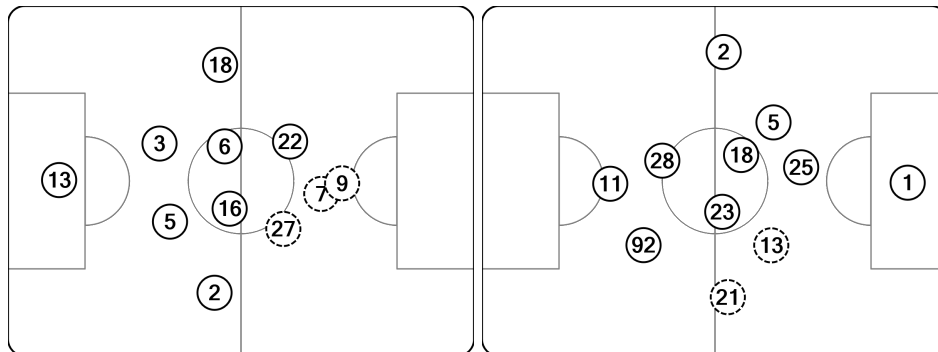

Tactical lineups: Full time

Matchday 3 - Wednesday 24 October 2012

Group C - La Rosaleda - Malaga

Málaga CF

1 - 0

AC Milan

70' (In) 24 Santa Cruz / (Out) 9 Saviola
85' (In) 17 Duda / (Out) 7 Joaquín
90+3' (In) 23 Onyewu / (Out) 27 Portillo

69' (In) 9 Pato / (Out) 21 Constant
79' (In) 22 Bojan Krkić / (Out) 13 Acerbi

Total time played: 94'27"
54% - 31'29" Ball possession 46% - 26'27"

Actual formation

Direction of play --> <-- Direction of play

- Willy 13
- Gámez 2
- Weligton 3
- Demichelis 5
- Camacho 6
- Joaquín 7
- Saviola 9
- Iturra 16
- Eliseu 18
- Isco 22
- Portillo 27
- Duda 17
- Onyewu 23
- Santa Cruz 24

- 1 Amelia
- 2 De Sciglio
- 5 Mexès
- 11 Pazzini
- 13 Acerbi
- 18 Montolivo
- 21 Constant
- 23 Ambrosini
- 25 Bonera
- 28 Emanuelson
- 92 El Shaarawy
- 9 Pato
- 22 Bojan Krkić