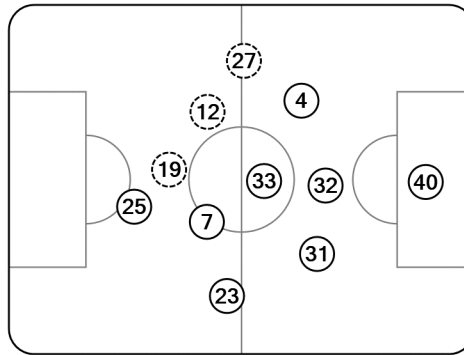

Tactical Lineups: Full Time

Round of 16 2nd leg - Tuesday 10 March 2015

Estadio Santiago Bernabéu - Madrid

Real Madrid CF

3 - 4

FC Schalke 04

Real Madrid CF win 5 - 4 on aggregate

58' (In) 19 Modrić / (Out) 6 Khedira
58' (In) 12 Marcelo / (Out) 5 Fábio Coentrão
83' (In) 18 Nacho / (Out) 17 Arbeloa

29' (In) 19 S. Sané / (Out) 13 Choupo-Moting
57' (In) 8 Goretzka / (Out) 12 Höger
81' (In) 22 Uchida / (Out) 27 Barnetta

Total time played: 94'48"
51% - 34'06" Ball possession 49% - 32'39"

Actual formation

Direction of play --> <-- Direction of play

- Casillas 1
- Varane 2
- Pepe 3
- Coentrão 5
- Khedira 6
- Ronaldo 7
- Kroos 8
- Benzema 9
- Bale 11
- Arbeloa 17
- Isco 23
- Marcelo 12
- Nacho 18
- Modrić 19