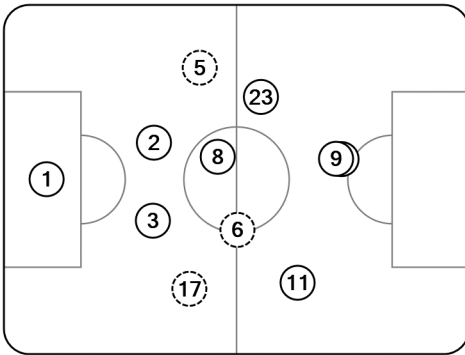

Tactical Lineups: Full Time

Round of 16 2nd leg - Tuesday 10 March 2015

Estadio Santiago Bernabéu - Madrid

Real Madrid CF

3 - 4

FC Schalke 04

Real Madrid CF win 5 - 4 on aggregate

58' (In) 19 Modrić / (Out) 6 Khedira
58' (In) 12 Marcelo / (Out) 5 Fábio Coentrão
83' (In) 18 Nacho / (Out) 17 Arbeloa

29' (In) 19 S. Sané / (Out) 13 Choupo-Moting
57' (In) 8 Goretzka / (Out) 12 Höger
81' (In) 22 Uchida / (Out) 27 Barnetta

Total time played: 94'48"
51% - 34'06" Ball possession 49% - 32'39"

Actual formation

Direction of play --> <-- Direction of play

- Casillas 1
- Varane 2
- Pepe 3
- Coentrão 5
- Khedira 6
- Ronaldo 7
- Kroos 8
- Benzema 9
- Bale 11
- Arbeloa 17
- Isco 23
- Marcelo 12
- Nacho 18
- Modrić 19