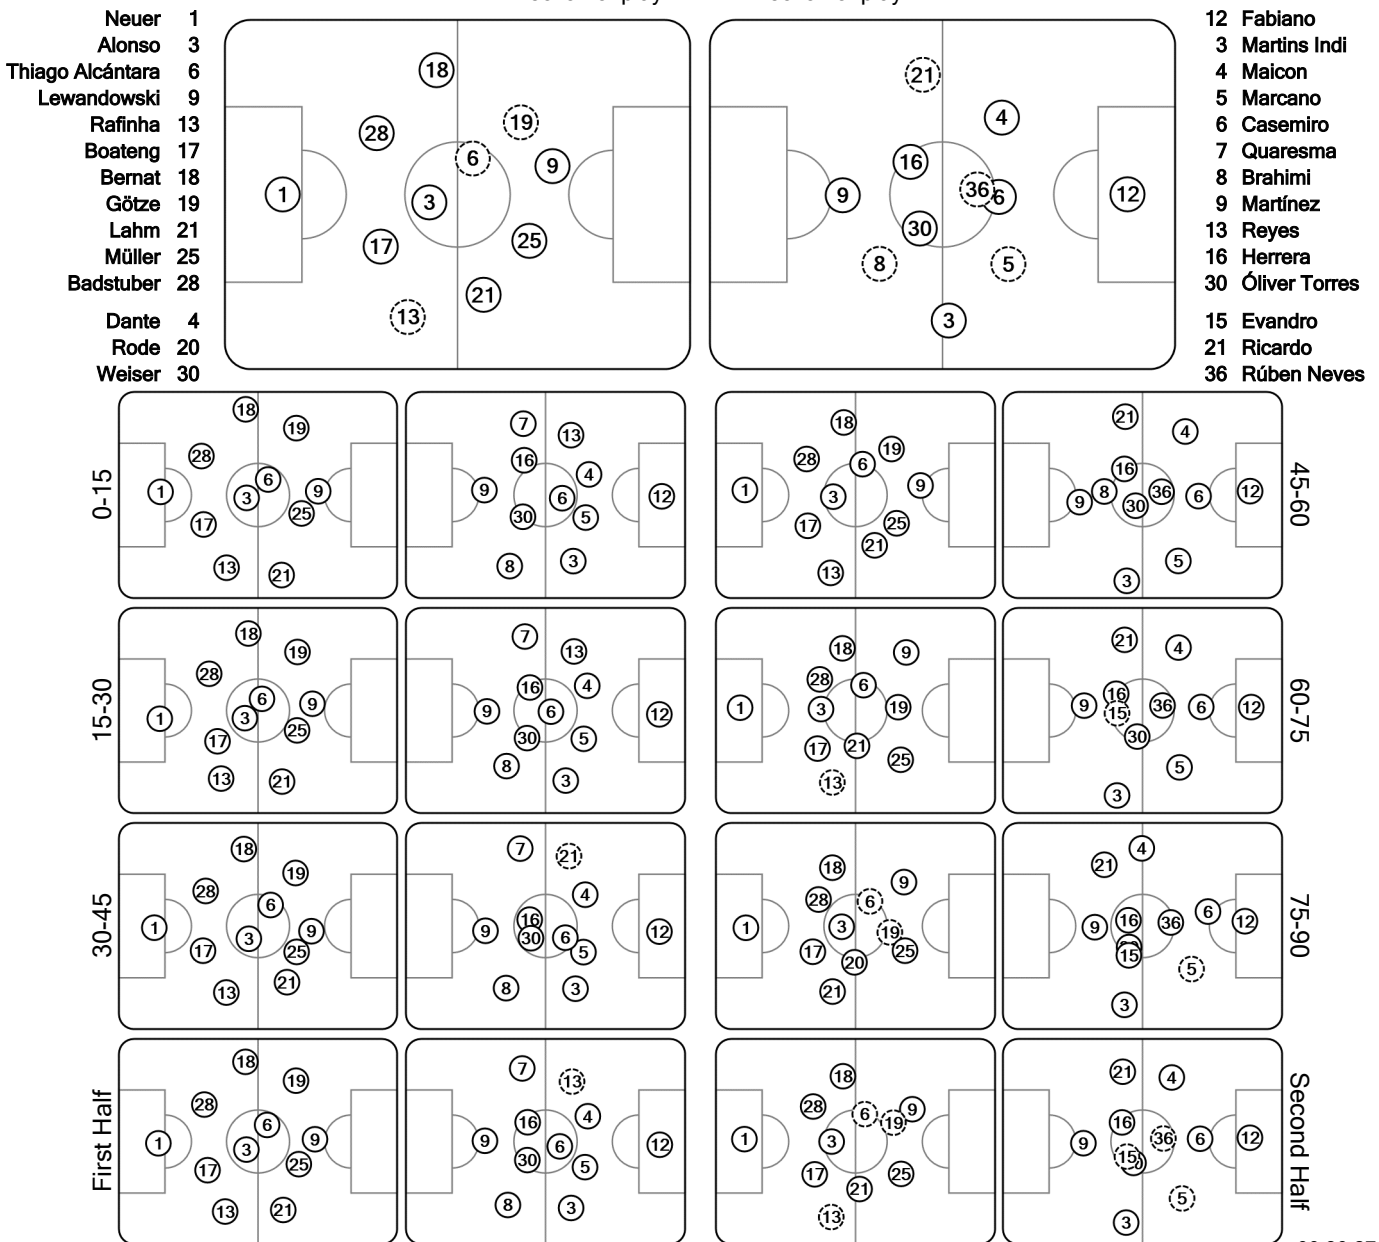

Tactical Lineups: Full Time

Quarter-finals 2nd leg - Tuesday 21 April 2015

Fußball Arena München - Munich

FC Bayern München

6 - 1

FC Porto

FC Bayern München win 7 - 4 on aggregate

72' (In) 20 Rode / (Out) 13 Rafinha
86' (In) 30 Weiser / (Out) 19 Götze
90' (In) 4 Dante / (Out) 6 Thiago Alcántara

33' (In) 21 Ricardo / (Out) 13 Reyes
46' (In) 36 Rúben Neves / (Out) 7 Ricardo Quaresma
67' (In) 15 Evandro / (Out) 8 Brahimi
87' (R) 5 Iván Marcano

Total time played: 95'07"
53% - 31'04" Ball possession 47% - 27'24"

Actual formation

Direction of play --> <-- Direction of play

○ did not play the entire match (S) substitution (R) sent off

00:30:27CET
22 Apr 2015