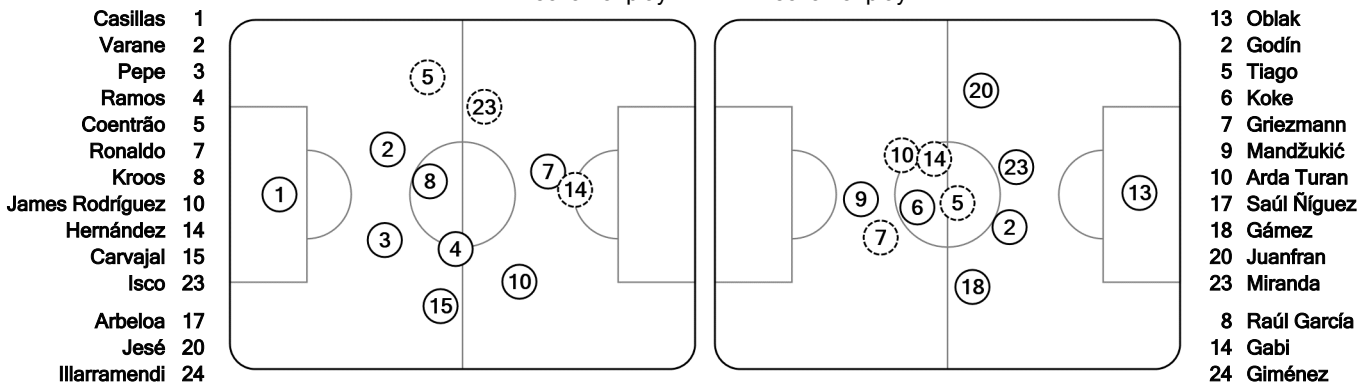

Tactical Lineups: Full Time

Quarter-finals 2nd leg - Wednesday 22 April 2015

Estadio Santiago Bernabéu - Madrid

Real Madrid CF

1 - 0

Club Atlético de Madrid

Real Madrid CF win 1 - 0 on aggregate

90+1' (In) 17 Arbeloa / (Out) 5 Fábio Coentrão
90+2' (In) 20 Jesé / (Out) 14 Hernández
90+3' (In) 24 Illarramendi / (Out) 23 Isco

46' (In) 14 Gabi / (Out) 17 Saúl Níguez
65' (In) 8 Raúl García / (Out) 7 Griezmann
76' (R) 10 Arda Turan
86' (In) 24 Giménez / (Out) 5 Tiago

Total time played: 95'41"
63% - 34'02" Ball possession 37% - 20'05"

Actual formation

Direction of play --> <-- Direction of play

did not play the entire match   substitution   sent off

00:24:33CET
23 Apr 2015