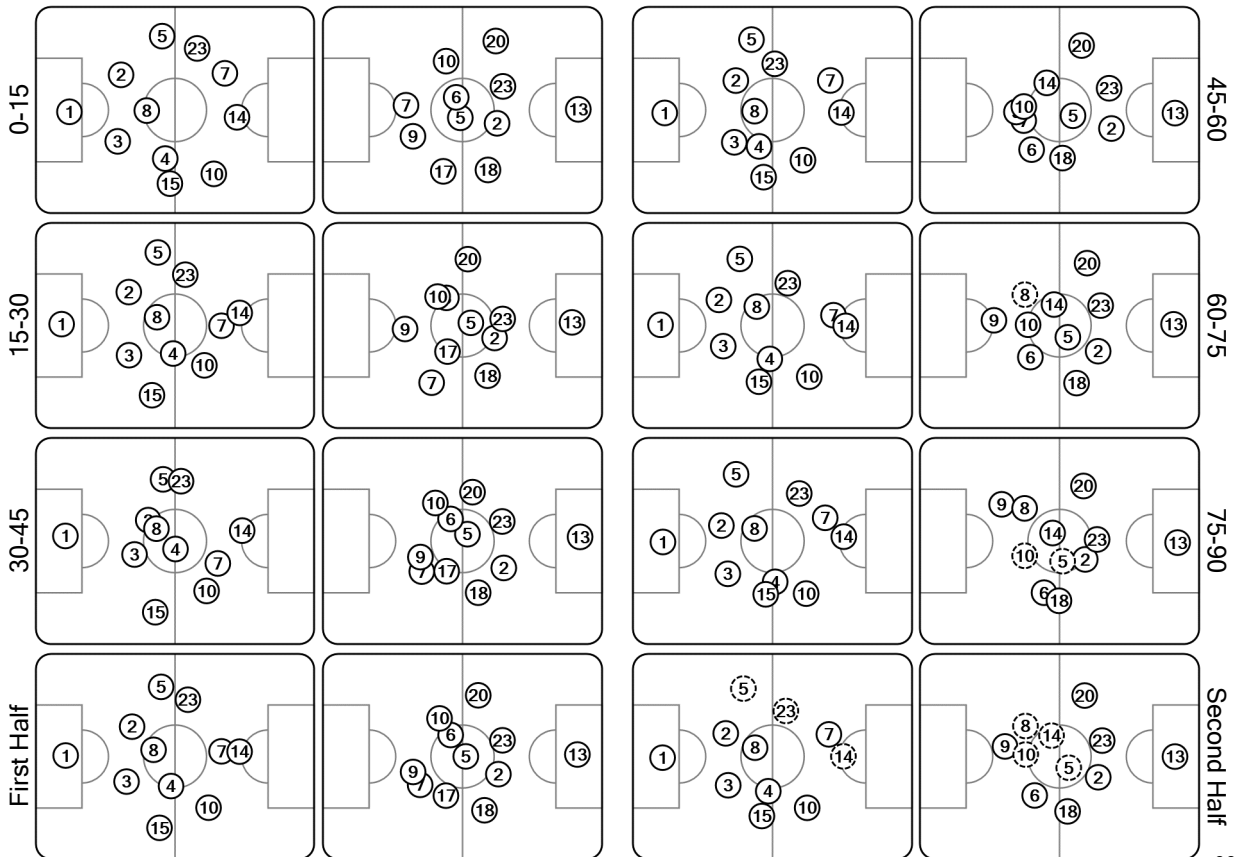

Tactical Lineups: Full Time

Quarter-finals 2nd leg - Wednesday 22 April 2015

Estadio Santiago Bernabéu - Madrid

Real Madrid CF

1 - 0

Club Atlético de Madrid

Real Madrid CF win 1 - 0 on aggregate

90+1' (In) 17 Arbeloa / (Out) 5 Fábio Coentrão
90+2' (In) 20 Jesé / (Out) 14 Hernández
90+3' (In) 24 Illarramendi / (Out) 23 Isco

46' (In) 14 Gabi / (Out) 17 Saúl Níguez
65' (In) 8 Raúl García / (Out) 7 Griezmann
76' (R) 10 Arda Turan
86' (In) 24 Giménez / (Out) 5 Tiago

Total time played: 95'41"
63% - 34'02" Ball possession 37% - 20'05"

Actual formation

Direction of play --> <-- Direction of play

did not play the entire match   substitution   sent off

00:24:33CET
23 Apr 2015