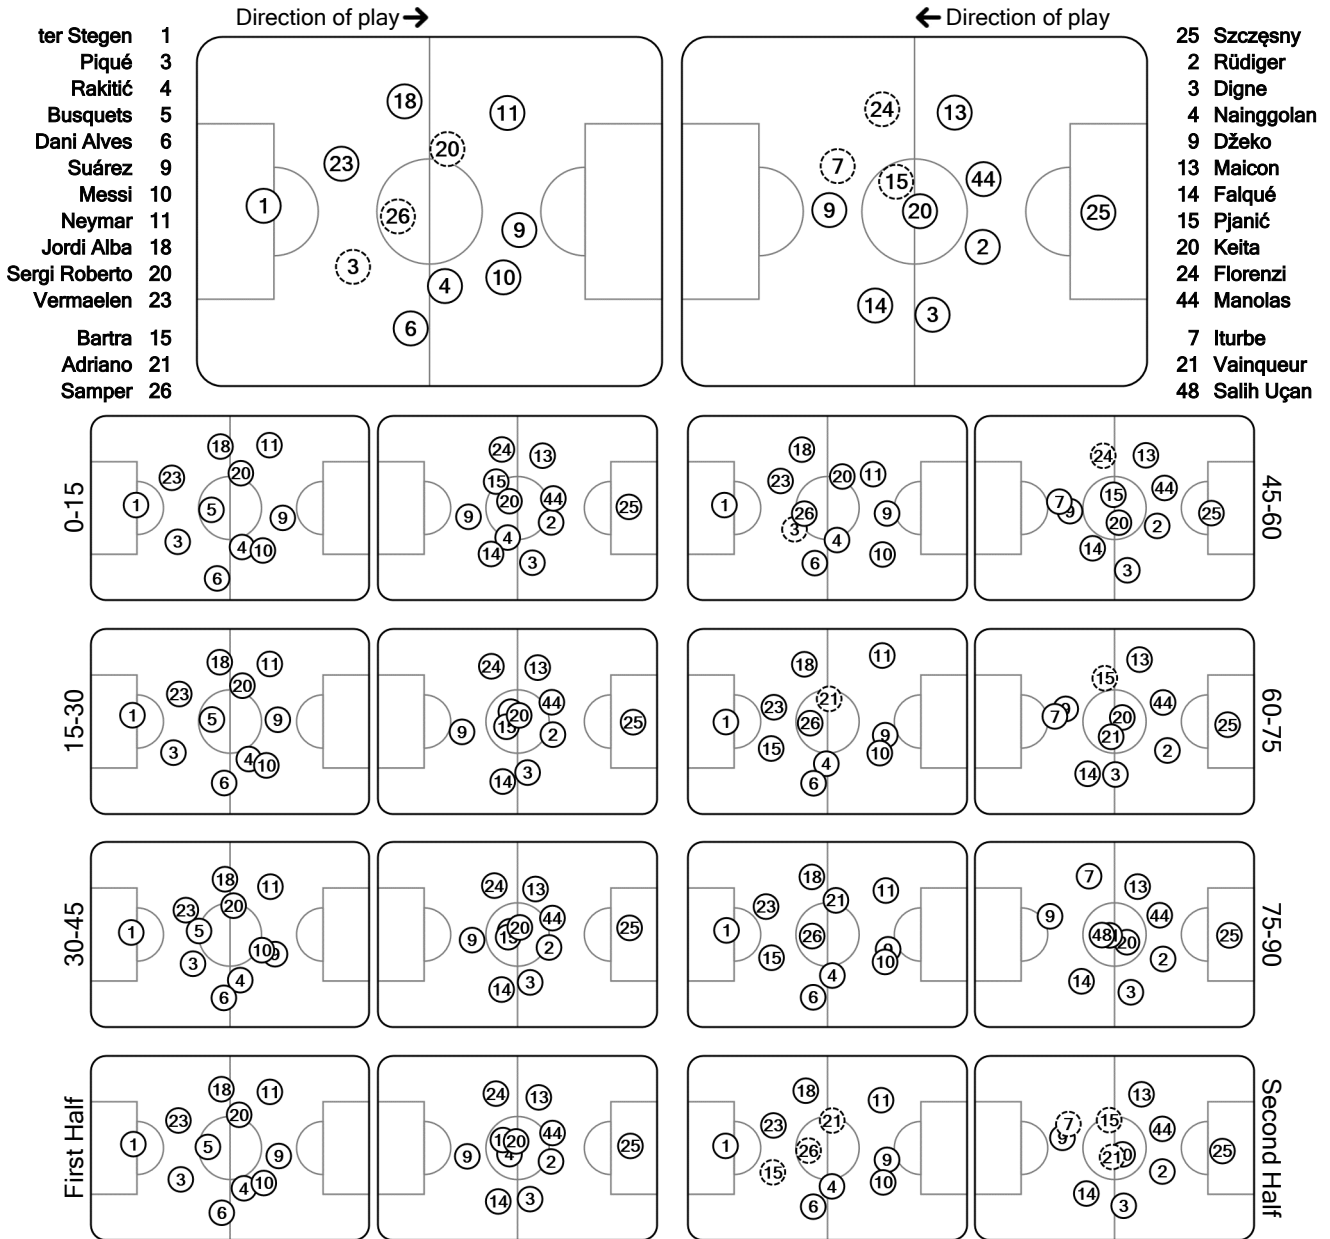

UEFA
CHAMPIONS
LEAGUE

Tactical Lineups: Full Time

Matchday 5 - Tuesday 24 November 2015

GROUP E - Camp Nou - Barcelona

FC Barcelona **6 - 1** **AS Roma**

46' (In) 26 Samper / (Out) 5 Busquets
56' (In) 15 Bartra / (Out) 3 Piqué
64' (In) 21 Adriano / (Out) 20 Sergi Roberto

46' (In) 7 Iturbe / (Out) 4 Nainggolan
58' (In) 21 Vainqueur / (Out) 24 Florenzi
75' (In) 48 Salih Uçan / (Out) 15 Pjanić

Total time played: 90'59"
66% - 39'57" Ball possession 34% - 20'51"

Actual formation