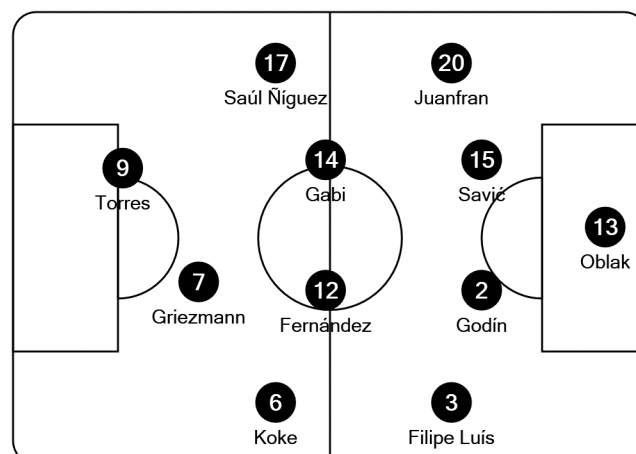

- 1 Miguel Ángel Moyà (GK)
- 5 Tiago
- 16 Ángel Correa
- 19 Lucas Hernández
- 21 Yannick Carrasco
- 22 Thomas Partey
- 24 José María Giménez

Coach:

Diego Simeone

Assistant referees:

Simon Beck (ENG)

Jake Collin (ENG)

Additional assistant referees:

Anthony Taylor (ENG)

Andre Marriner (ENG)

(C) Captain

(GK) Goalkeeper

19:46:28CET
28 May 2016