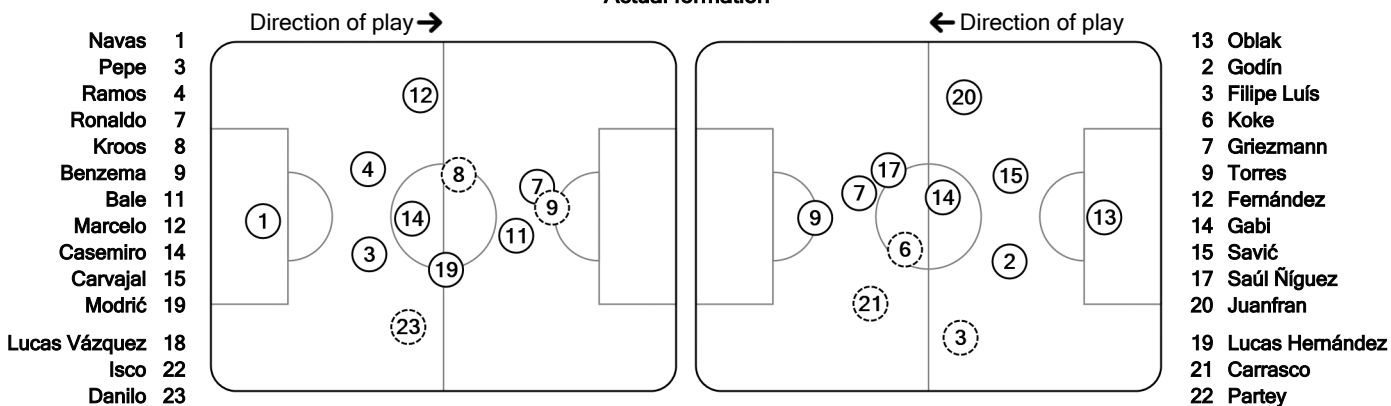

Tactical Line-ups: full time
Final - Saturday 28 May 2016
Stadio San Siro - Milan

Real Madrid CF 1 - 1 Club Atlético de Madrid

Real Madrid CF win 5 - 3 on penalties

52' (in) 23 Danilo / (out) 15 Carvajal
 72' (in) 22 Isco / (out) 8 Kroos
 77' (in) 18 Lucas Vázquez / (out) 9 Benzema

46' (in) 21 Carrasco / (out) 12 Fernández
 109' (in) 19 Lucas Hernández / (out) 3 Filipe Luís
 116' (in) 22 Parthey / (out) 6 Koke

Total time played: 126'56"
 46% - 36'12" Ball possession 54% - 43'00"

Actual formation