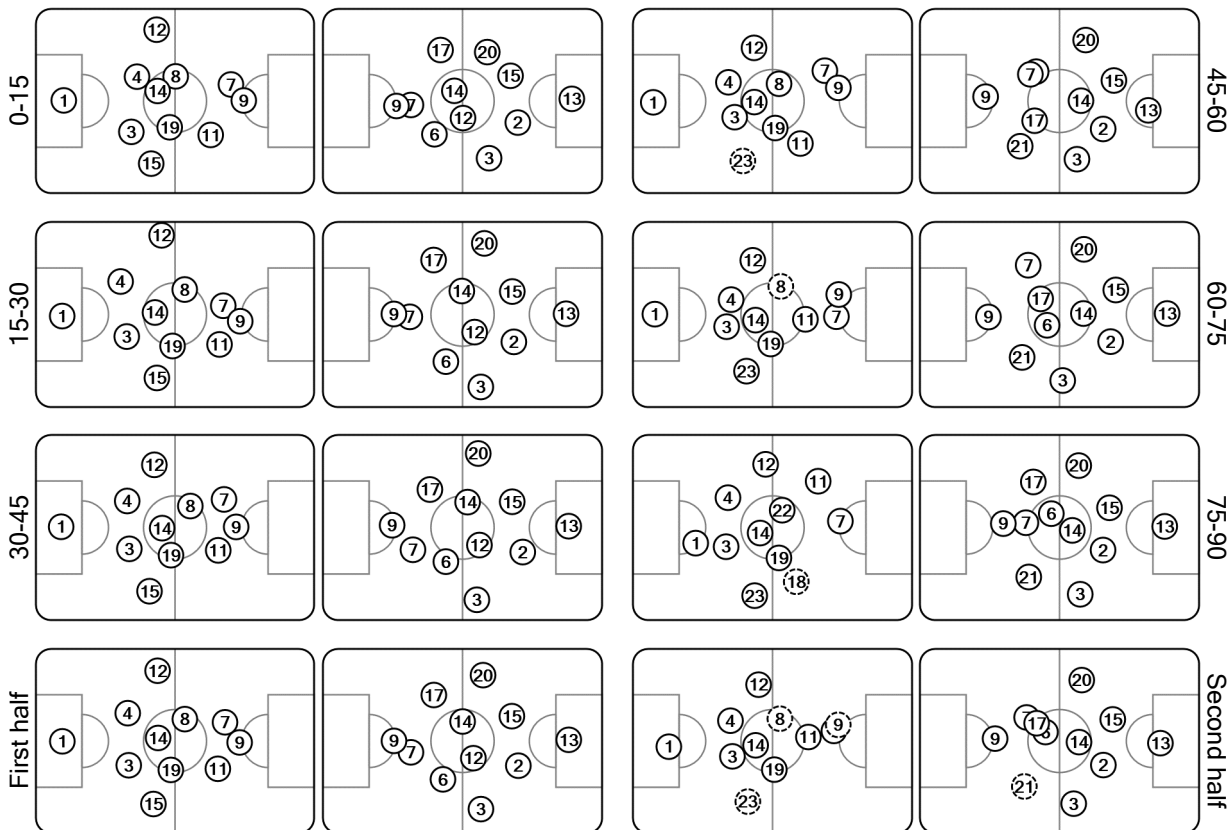

Tactical Line-ups: full time
Final - Saturday 28 May 2016
Stadio San Siro - Milan

Real Madrid CF 1 - 1 Club Atlético de Madrid

Real Madrid CF win 5 - 3 on penalties

52' (in) 23 Danilo / (out) 15 Carvajal
 72' (in) 22 Isco / (out) 8 Kroos
 77' (in) 18 Lucas Vázquez / (out) 9 Benzema

46' (in) 21 Carrasco / (out) 12 Fernández
 109' (in) 19 Lucas Hernández / (out) 3 Filipe Luís
 116' (in) 22 Parthey / (out) 6 Koke

Total time played: 126'56"
 46% - 36'12" Ball possession 54% - 43'00"

Actual formation