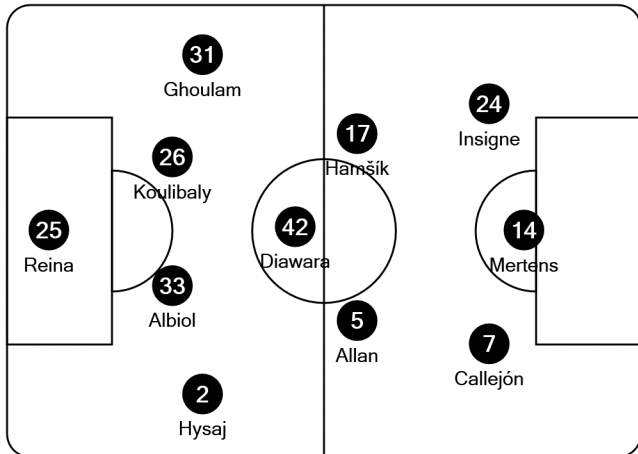

UEFA  
CHAMPIONS  
LEAGUE

Tactical Line-ups

Round of 16 2nd leg - Tuesday 7 March 2017

Stadio San Paolo - Naples

SSC Napoli

1 1st leg 3

Real Madrid CF

- 25 Pepe Reina (GK)
- 2 Elseid Hysaj
- 5 Allan
- 7 José Callejón
- 14 Dries Mertens
- 17 Marek Hamšík (C)
- 24 Lorenzo Insigne
- (\*) 26 Kalidou Koulibaly
- 31 Faouzi Ghoulam
- 33 Raúl Albiol
- 42 Amadou Diawara

- 1 Rafael Cabral (GK)
- 8 Jorginho
- 11 Christian Maggio
- 19 Nikola Maksimović
- 20 Piotr Zieliński
- 30 Marko Rog
- 99 Arkadiusz Milik

Coach:

Maurizio Sarri

Referee:

Cüneyt Çakır (TUR)

Fourth official:

Mustafa Eyisoy (TUR)