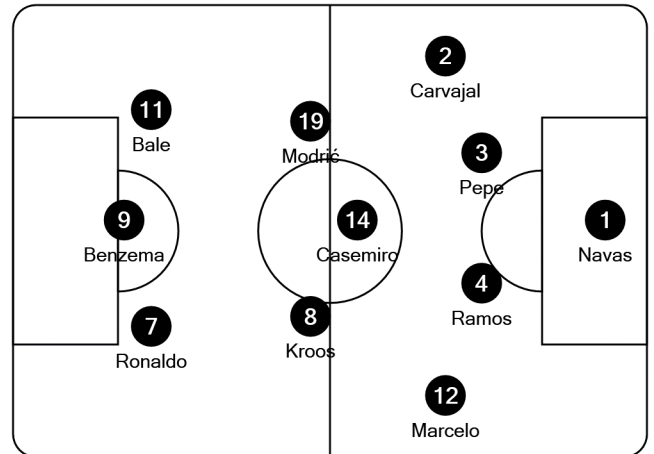

- 13 Kiko Casilla (GK)
- 6 Nacho
- 10 James Rodríguez
- 17 Lucas Vázquez
- 21 Álvaro Morata
- 22 Isco
- 23 Danilo

Coach:

Zinédine Zidane

Assistant referees:

Bahattin Duran (TUR)

Tarik Ongun (TUR)

Additional assistant referees:

Hüseyin Göçek (TUR)

Barış Şimşek (TUR)

Weather conditions: Partly Cloudy Night / Temperature: 12°C / Humidity: 65%

(C) Captain

(GK) Goalkeeper

(*) Misses next match if booked

19:41:13CET
07 Mar 2017