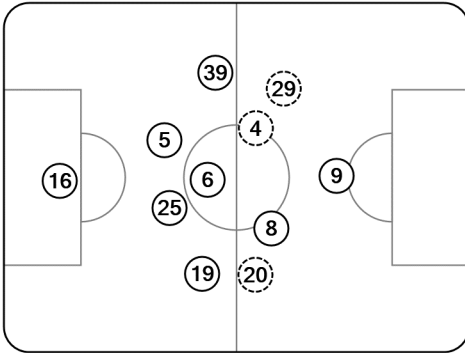

UEFA
CHAMPIONS
LEAGUE

Tactical Line-ups: full time

Matchday 1 - Tuesday 18 September 2018

Group A - Stade Louis II - Monaco

AS Monaco FC 1 - 2 Club Atlético de Madrid

58' (in) 22 Mboula / (out) 20 Chadli
69' (in) 11 Traoré / (out) 4 Aholou
77' (in) 34 Sylla / (out) 29 Grandsir

70' (in) 11 Lemar / (out) 10 Correa

Total time played: 95'29"
43% - 25'18" Ball possession 57% - 32'54"

Actual formation

- Benaglio 16
- Aholou 4
- Jemerson 5
- N'Doram 6
- Tielemans 8
- Falcao 9
- Sidibé 19
- Chadli 20
- Glik 25
- Grandsir 29
- Henrichs 39
- Traoré 11
- Mboula 22
- Sylla 34

Direction of play →