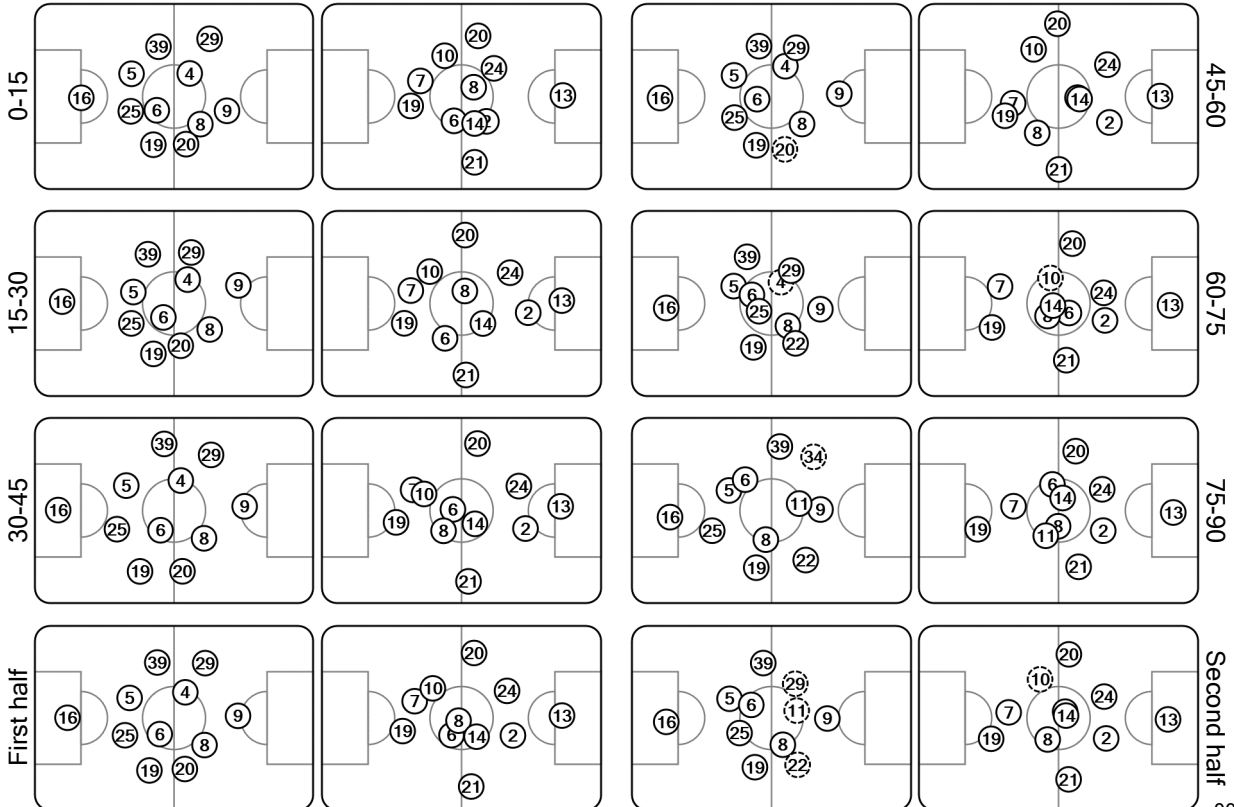

70' (in) 11 Lemar / (out) 10 Correa

Total time played: 95'29"
43% - 25'18" Ball possession 57% - 32'54"

Actual formation

- Benaglio 16
- Aholou 4
- Jemerson 5
- N'Doram 6
- Tielemans 8
- Falcao 9
- Sidibé 19
- Chadli 20
- Glik 25
- Grandsir 29
- Henrichs 39
- Traoré 11
- Mboula 22
- Sylla 34

Direction of play →

← Direction of play

- 13 Oblak
- 2 Godín
- 6 Koke
- 7 Griezmann
- 8 Saúl Ñíguez
- 10 Correa
- 14 Rodri
- 19 Diego Costa
- 20 Juanfran
- 21 Lucas Hernández
- 24 Giménez
- 11 Lemar

○ Did not play the entire match ⚡ Substitution Ⓡ Sent off