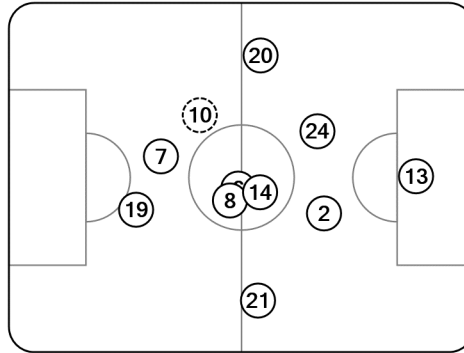

70' (in) 11 Lemar / (out) 10 Correa

Total time played: 95'29"
43% - 25'18" Ball possession 57% - 32'54"

Actual formation

- Benaglio 16
- Aholou 4
- Jemerson 5
- N'Doram 6
- Tielemans 8
- Falcao 9
- Sidibé 19
- Chadli 20
- Glik 25
- Grandsir 29
- Henrichs 39
- Traoré 11
- Mboula 22
- Sylla 34

Direction of play →

← Direction of play

- 13 Oblak
- 2 Godín
- 6 Koke
- 7 Griezmann
- 8 Saúl Ñíguez
- 10 Correa
- 14 Rodri
- 19 Diego Costa
- 20 Juanfran
- 21 Lucas Hernández
- 24 Giménez
- 11 Lemar

○ Did not play the entire match ⚡ Substitution Ⓡ Sent off