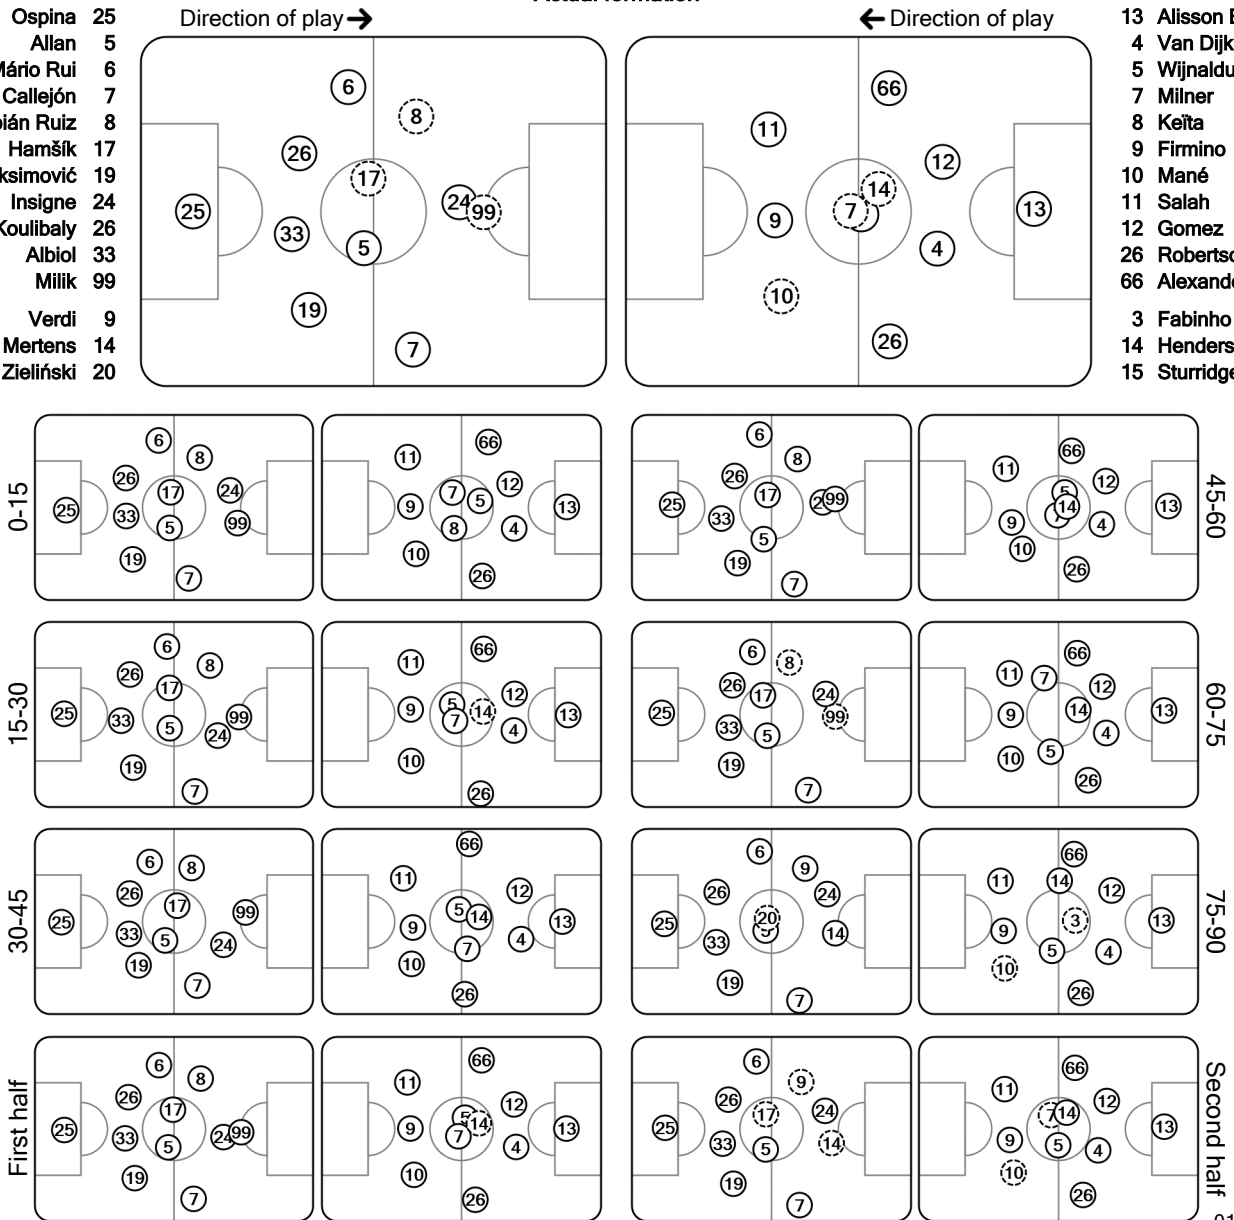

UEFA CHAMPIONS LEAGUE

Tactical Line-ups: full time

Matchday 2 - Wednesday 3 October 2018

Group C - Stadio San Paolo - Naples

SSC Napoli

1 - 0

Liverpool FC

68' (in) 9 Verdi / (out) 8 Fabián Ruiz
68' (in) 14 Mertens / (out) 99 Milik
81' (in) 20 Zieliński / (out) 17 Hamšík

19' (in) 14 Henderson / (out) 8 Keita
76' (in) 3 Fabinho / (out) 7 Milner
89' (in) 15 Sturridge / (out) 10 Mané

Total time played: 97'29"
55% - 36'43" Ball possession 45% - 30'00"

Actual formation

- Ospina 25
Allan 5
Mário Rui 6
Callejón 7
Fabián Ruiz 8
Hamšík 17
Maksimović 19
Insigne 24
Koulibaly 26
Albiol 33
Milik 99
Verdi 9
Mertens 14
Zieliński 20

- 13 Alisson Becker
4 Van Dijk
5 Wijnaldum
7 Milner
8 Keita
9 Firmino
10 Mané
11 Salah
12 Gomez
26 Robertson
66 Alexander-Arnold
3 Fabinho
14 Henderson
15 Sturridge

Did not play the entire match Substitution Sent off