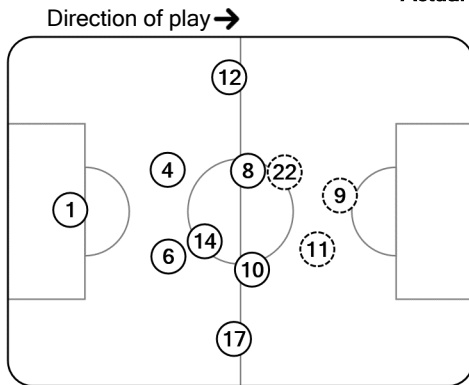

UEFA
CHAMPIONS
LEAGUE

Tactical Line-ups: full time

Matchday 3 - Tuesday 23 October 2018

Group G - Estadio Santiago Bernabéu - Madrid

Real Madrid CF

2 - 1

FC Viktoria Plzeň

54' (in) 15 Valverde / (out) 22 Isco
75' (in) 20 Asensio / (out) 11 Bale
88' (in) 7 Díaz / (out) 9 Benzema

65' (in) 7 Hořava / (out) 6 Procházka
76' (in) 90 Ekpai / (out) 24 Havel
86' (in) 37 Řezníček / (out) 11 Petržela

Total time played: 94'04"
63% - 37'17" Ball possession 37% - 21'29"

Actual formation

- Navas 1
- Ramos 4
- Nacho 6
- Kroos 8
- Benzema 9
- Modrić 10
- Bale 11
- Marcelo 12
- Casemiro 14
- Lucas Vázquez 17
- Isco 22
- Díaz 7
- Valverde 15
- Asensio 20

- 16 Hruška
- 2 Hejda
- 4 Hubník
- 6 Procházka
- 8 Limberský
- 11 Petržela
- 14 Řezník
- 15 Krmenčík
- 17 Hrošovský
- 24 Havel
- 25 Čermák
- 7 Hořava
- 37 Řezníček
- 90 Ekpai