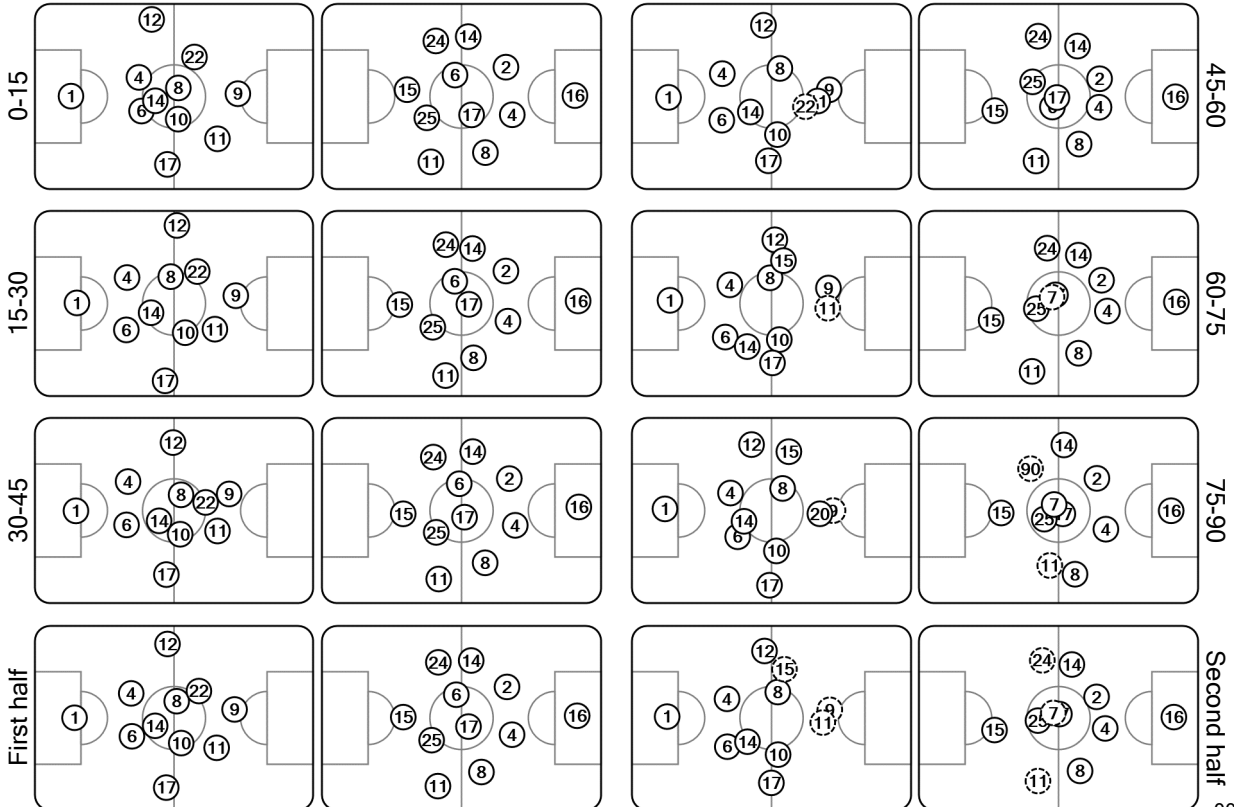

○ Did not play the entire match   ⚡ Substitution   Ⓡ Sent off

00:27:30CET
24 Oct 2018