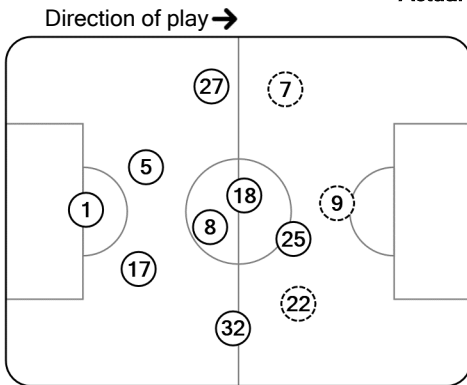

UEFA CHAMPIONS LEAGUE

Tactical Line-ups: full time

Matchday 4 - Wednesday 7 November 2018

Group E - Fußball Arena München - Munich

FC Bayern München

2 - 0

AEK Athens

84' (in) 13 Rafinha / (out) 7 Ribéry
87' (in) 35 Renato Sanches / (out) 22 Gnabry
90+1' (in) 2 Wagner / (out) 9 Lewandowski

67' (in) 39 Morán / (out) 95 Alef
78' (in) 12 Rodrigo Galo / (out) 25 Galanopoulos
79' (in) 31 Boye / (out) 20 Mantalos

Total time played: 95'23"
62% - 36'56" Ball possession 38% - 22'52"

Actual formation

- Neuer 1
  Hummels 5
  Ribéry 7
  Javi Martínez 8
  Lewandowski 9
  Boateng 17
  Goretzka 18
  Gnabry 22
  Müller 25
  Alaba 27
  Kimmich 32
  Wagner 2
  Rafinha 13
  Renato Sanches 35

- 1 Barkas
  2 Bakakis
  5 Lampropoulos
  8 André Simões
  15 Ćosić
  19 Chygrynskiy
  20 Mantalos
  22 Ponce
  23 Hult
  25 Galanopoulos
  95 Alef
  12 Rodrigo Galo
  31 Boye
  39 Morán