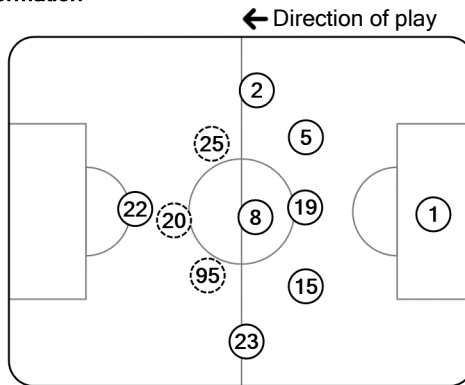

UEFA CHAMPIONS LEAGUE

Tactical Line-ups: full time

Matchday 4 - Wednesday 7 November 2018

Group E - Fußball Arena München - Munich

FC Bayern München

2 - 0

AEK Athens

84' (in) 13 Rafinha / (out) 7 Ribéry
87' (in) 35 Renato Sanches / (out) 22 Gnabry
90+1' (in) 2 Wagner / (out) 9 Lewandowski

67' (in) 39 Morán / (out) 95 Alef
78' (in) 12 Rodrigo Galo / (out) 25 Galanopoulos
79' (in) 31 Boye / (out) 20 Mantalos

Total time played: 95'23"
62% - 36'56" Ball possession 38% - 22'52"

Actual formation

- Neuer 1
  Hummels 5
  Ribéry 7
  Javi Martínez 8
  Lewandowski 9
  Boateng 17
  Goretzka 18
  Gnabry 22
  Müller 25
  Alaba 27
  Kimmich 32
  Wagner 2
  Rafinha 13
  Renato Sanches 35

- 1 Barkas
  2 Bakakis
  5 Lampropoulos
  8 André Simões
  15 Ćosić
  19 Chygrynskiy
  20 Mantalos
  22 Ponce
  23 Hult
  25 Galanopoulos
  95 Alef
  12 Rodrigo Galo
  31 Boye
  39 Morán