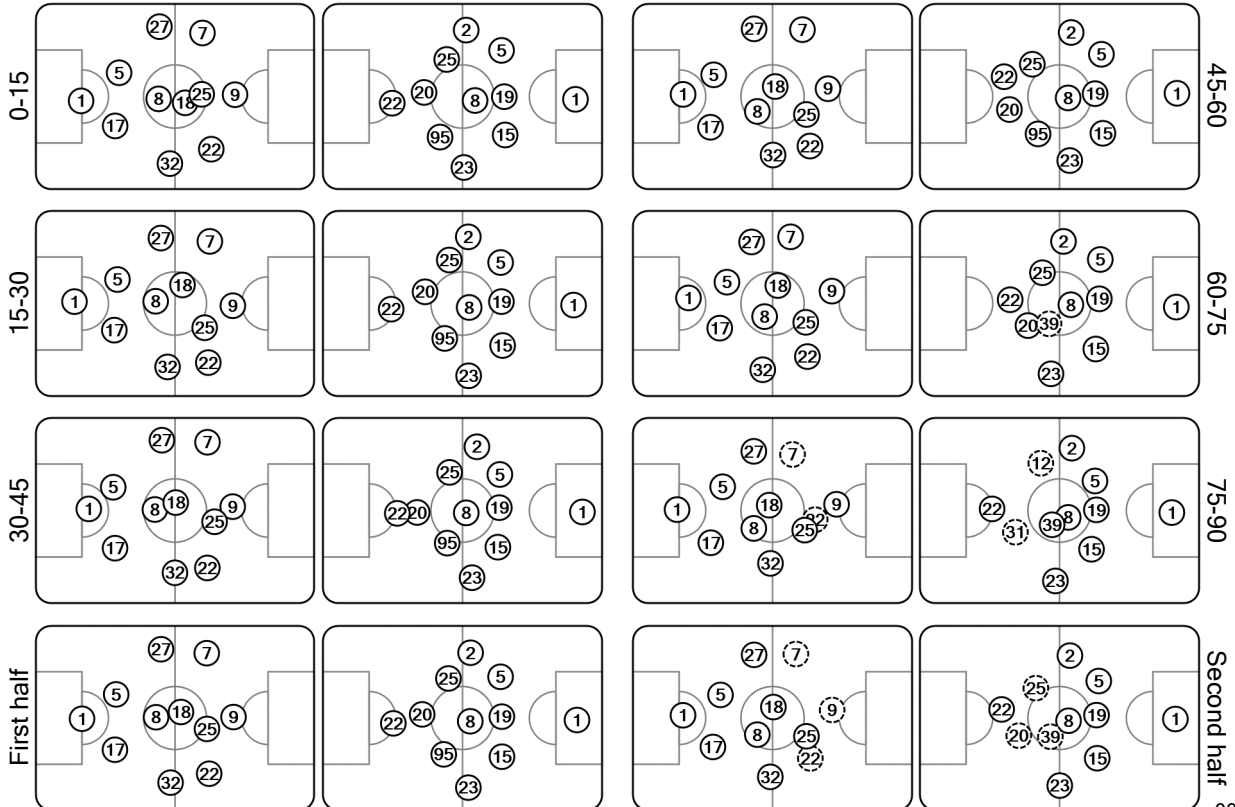

UEFA CHAMPIONS LEAGUE

Tactical Line-ups: full time

Matchday 4 - Wednesday 7 November 2018

Group E - Fußball Arena München - Munich

FC Bayern München

2 - 0

AEK Athens

84' (in) 13 Rafinha / (out) 7 Ribéry
87' (in) 35 Renato Sanches / (out) 22 Gnabry
90+1' (in) 2 Wagner / (out) 9 Lewandowski

67' (in) 39 Morán / (out) 95 Alef
78' (in) 12 Rodrigo Galo / (out) 25 Galanopoulos
79' (in) 31 Boye / (out) 20 Mantalos

Total time played: 95'23"
62% - 36'56" Ball possession 38% - 22'52"

Actual formation

- Neuer 1
Hummels 5
Ribéry 7
Javi Martínez 8
Lewandowski 9
Boateng 17
Goretzka 18
Gnabry 22
Müller 25
Alaba 27
Kimmich 32
Wagner 2
Rafinha 13
Renato Sanches 35

- 1 Barkas
2 Bakakis
5 Lampropoulos
8 André Simões
15 Ćosić
19 Chygrynskiy
20 Mantalos
22 Ponce
23 Hult
25 Galanopoulos
95 Alef
12 Rodrigo Galo
31 Boye
39 Morán