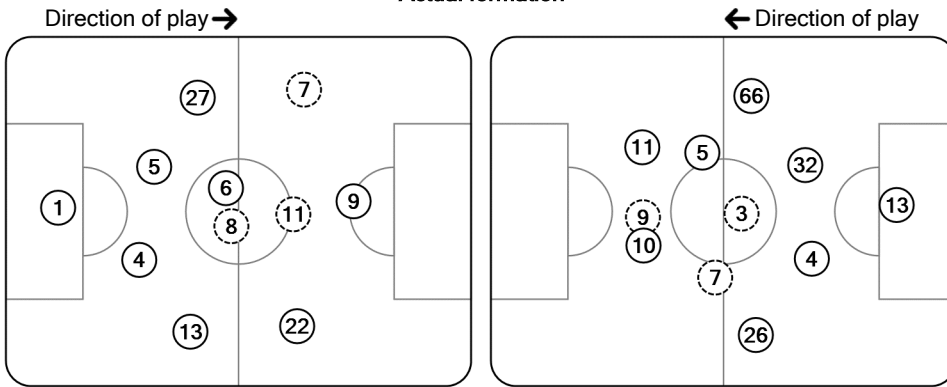

UEFA CHAMPIONS LEAGUE

Tactical Line-ups: full time

Round of 16 2nd leg - Wednesday 13 March 2019

Fußball Arena München - Munich

FC Bayern München

1 - 3

Liverpool FC

Liverpool FC win 3 - 1 on aggregate

61' (in) 29 Coman / (out) 7 Ribéry
72' (in) 18 Goretzka / (out) 8 Javi Martínez
79' (in) 35 Renato Sanches / (out) 11 James Rodríguez

13' (in) 3 Fabinho / (out) 14 Henderson
83' (in) 27 Origi / (out) 9 Firmino
87' (in) 20 Lallana / (out) 7 Milner

Total time played: 95'05"
59% - 36'15" Ball possession 41% - 25'11"

Actual formation

- Neuer 1
  Süle 4
  Hummels 5
  Thiago Alcántara 6
  Ribéry 7
  Javi Martínez 8
  Lewandowski 9
  James Rodríguez 11
  Rafinha 13
  Gnabry 22
  Alaba 27
  Goretzka 18
  Coman 29
  Renato Sanches 35

- 13 Alisson Becker
  4 Van Dijk
  5 Wijnaldum
  7 Milner
  9 Firmino
  10 Mané
  11 Salah
  14 Henderson
  26 Robertson
  32 Matip
  66 Alexander-Arnold
  3 Fabinho
  20 Lallana
  27 Origi

Did not play the entire match Substitution Sent off

23:48:09CET
13 Mar 2019