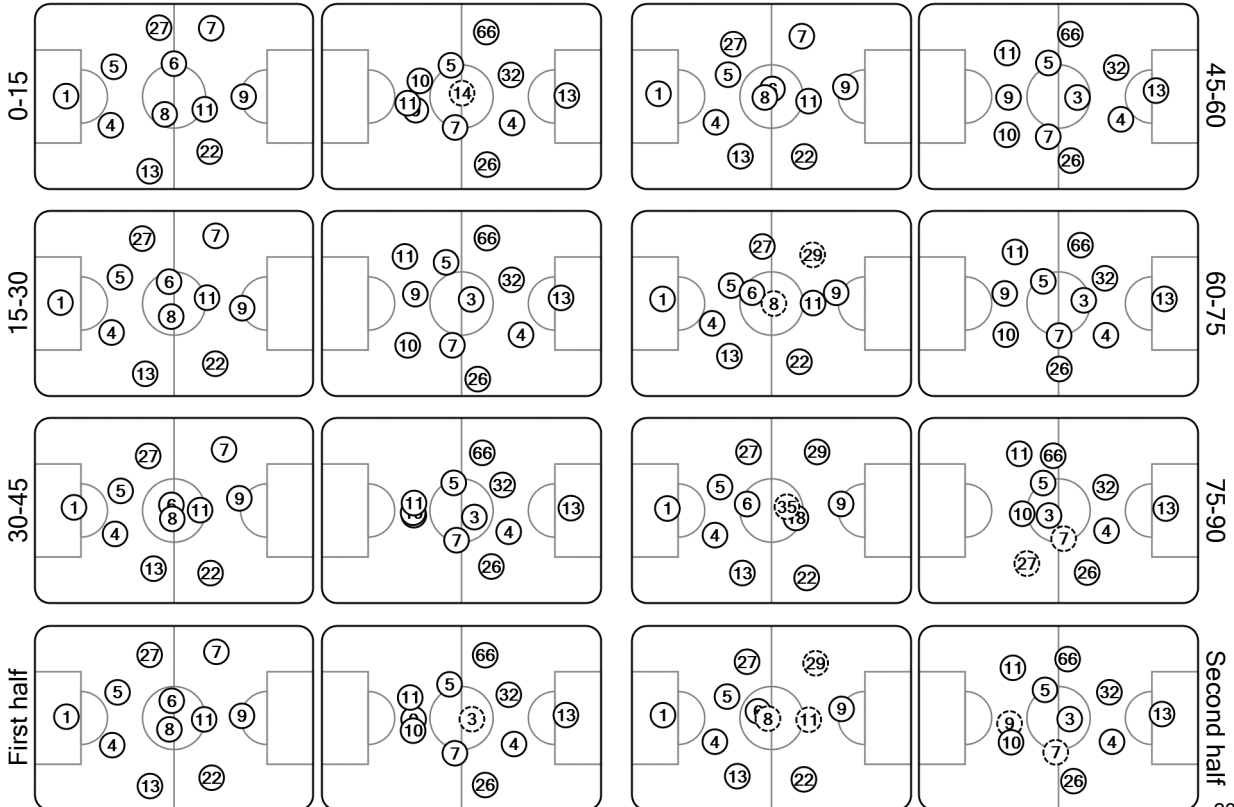

UEFA CHAMPIONS LEAGUE

Tactical Line-ups: full time

Round of 16 2nd leg - Wednesday 13 March 2019

Fußball Arena München - Munich

FC Bayern München

1 - 3

Liverpool FC

Liverpool FC win 3 - 1 on aggregate

61' (in) 29 Coman / (out) 7 Ribéry
72' (in) 18 Goretzka / (out) 8 Javi Martínez
79' (in) 35 Renato Sanches / (out) 11 James Rodríguez

13' (in) 3 Fabinho / (out) 14 Henderson
83' (in) 27 Origi / (out) 9 Firmino
87' (in) 20 Lallana / (out) 7 Milner

Total time played: 95'05"
59% - 36'15" Ball possession 41% - 25'11"

Actual formation

- Neuer 1
  Süle 4
  Hummels 5
  Thiago Alcántara 6
  Ribéry 7
  Javi Martínez 8
  Lewandowski 9
  James Rodríguez 11
  Rafinha 13
  Gnabry 22
  Alaba 27
  Goretzka 18
  Coman 29
  Renato Sanches 35

- 13 Alisson Becker
  4 Van Dijk
  5 Wijnaldum
  7 Milner
  9 Firmino
  10 Mané
  11 Salah
  14 Henderson
  26 Robertson
  32 Matip
  66 Alexander-Arnold
  3 Fabinho
  20 Lallana
  27 Origi

Did not play the entire match Substitution Sent off

23:48:09CET
13 Mar 2019