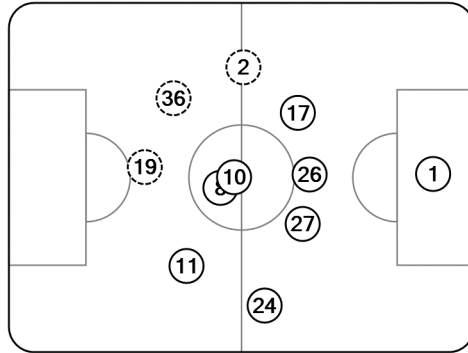

Total time played: 92'08"
66% - 39'50" Ball possession 34% - 20'19"

Actual formation

- Ederson 31
- Walker 2
- Danilo 3
- Sterling 7
- Gündoğan 8
- Agüero 10
- Laporte 14
- Sané 19
- Bernardo Silva 20
- David Silva 21
- Zinchenko 35
- Delph 18
- Jesus 33
- Foden 47

Direction of play →

← Direction of play

- 1 Fährmann
- 2 McKennie
- 8 Serdar
- 10 Bentaleb
- 11 Konoplyanka
- 17 Stambouli
- 19 Burgstaller
- 24 Oczipka
- 26 Sané
- 27 Bruma
- 36 Embolo
- 3 Mendyl
- 22 Skrzybski
- 23 Teuchert