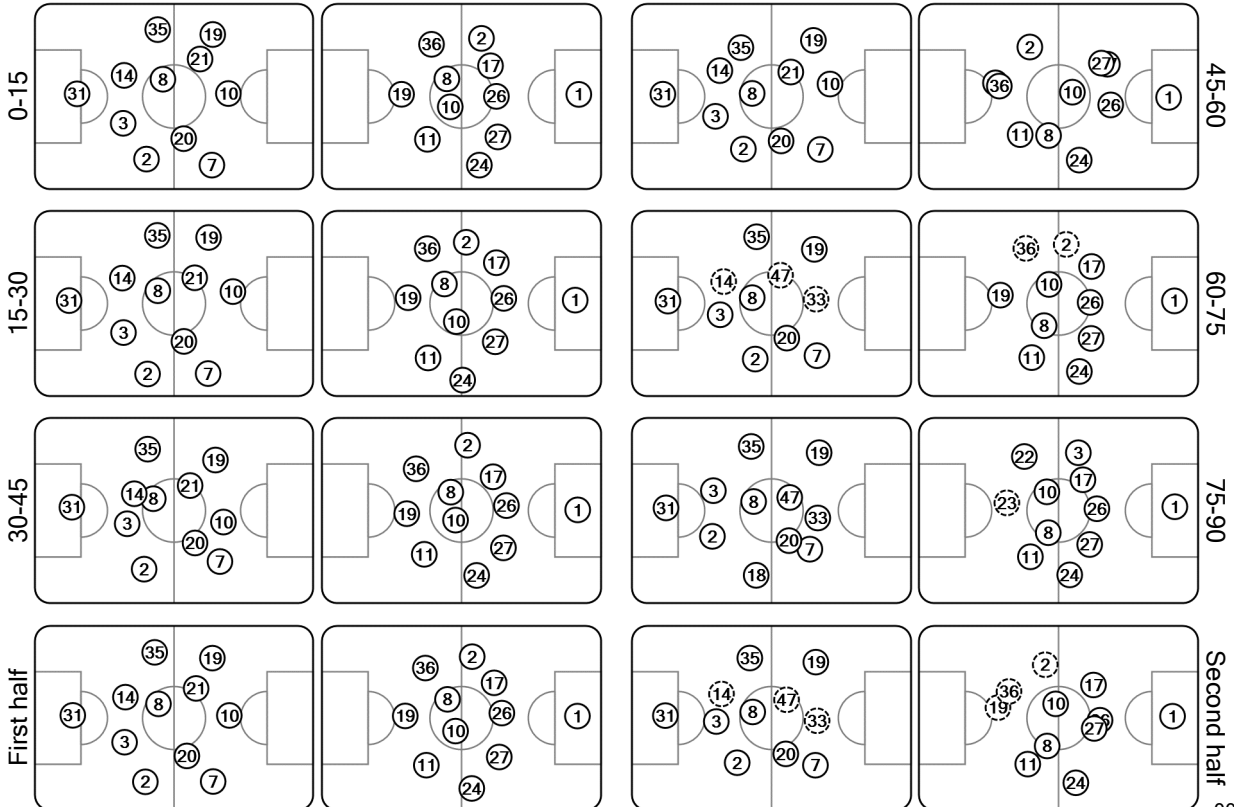

Total time played: 92'08"
66% - 39'50" Ball possession 34% - 20'19"

Actual formation

- Ederson 31
- Walker 2
- Danilo 3
- Sterling 7
- Gündoğan 8
- Agüero 10
- Laporte 14
- Sané 19
- Bernardo Silva 20
- David Silva 21
- Zinchenko 35
- Delph 18
- Jesus 33
- Foden 47

Direction of play →

← Direction of play

- 1 Fährmann
- 2 McKennie
- 8 Serdar
- 10 Bentaleb
- 11 Konoplyanka
- 17 Stambouli
- 19 Burgstaller
- 24 Oczipka
- 26 Sané
- 27 Bruma
- 36 Embolo
- 3 Mendyl
- 22 Skrzybski
- 23 Teuchert