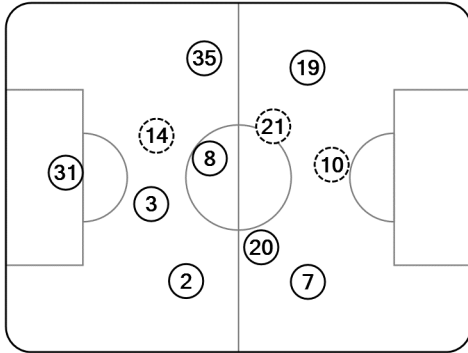

UEFA CHAMPIONS LEAGUE

Tactical Line-ups: full time

Round of 16 2nd leg - Tuesday 12 March 2019

City of Manchester Stadium

Manchester City FC

7 - 0

FC Schalke 04

Manchester City FC win 10 - 2 on aggregate

64' (in) 47 Foden / (out) 21 David Silva
64' (in) 33 Jesus / (out) 10 Agüero
72' (in) 18 Delph / (out) 14 Laporte

69' (in) 22 Skrzybski / (out) 36 Embolo
74' (in) 3 Mendyl / (out) 2 McKennie
79' (in) 23 Teuchert / (out) 19 Burgstaller

Total time played: 92'08"
66% - 39'50" Ball possession 34% - 20'19"

Actual formation

- Ederson 31
- Walker 2
- Danilo 3
- Sterling 7
- Gündoğan 8
- Agüero 10
- Laporte 14
- Sané 19
- Bernardo Silva 20
- David Silva 21
- Zinchenko 35
- Delph 18
- Jesus 33
- Foden 47

Direction of play →