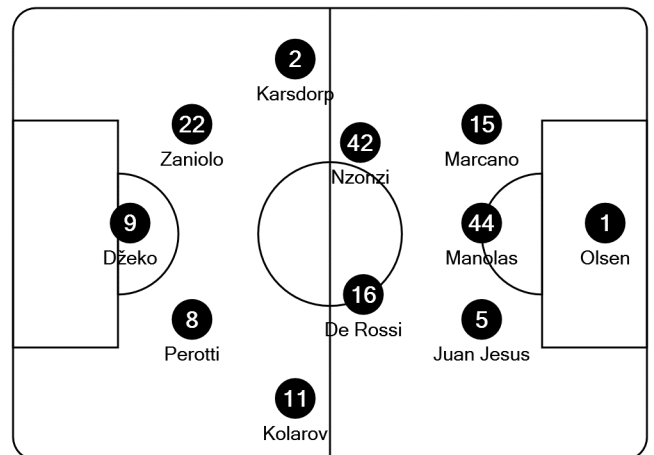

UEFA  
CHAMPIONS  
LEAGUE

Tactical Line-ups

Round of 16 2nd leg - Wednesday 6 March 2019

Estádio do Dragão - Porto

FC Porto

1 1st leg 2

AS Roma

- 1 Iker Casillas (GK)
- 3(\*) Éder Militão
- 11 Moussa Marega
- 13 Alex Telles
- 16(\*) Héctor Herrera (C)
- 17 Jesús Corona
- 22 Danilo
- 25(\*) Otávio
- 28 Felipe
- 29 Francisco Soares
- 33(\*) Pepe

- 26 Vaná (GK)
- 2 Maxi Pereira
- 7 Hernâni
- 8 Yacine Brahimi
- 10 Óliver Torres
- 20 Adrián López
- 37 Fernando

Coach:

Sérgio Conceição

Referee: Cüneyt Çakır (TUR)

Fourth official: Halis Özkahya (TUR)

UEFA delegate: Anton Fagan (SCO)

- 1 Robin Olsen (GK)
- 2 Rick Karsdorp
- 5 Juan Jesus
- 8 Diego Perotti
- 9 Edin Džeko
- 11 Aleksandar Kolarov
- 15 Iván Marcano
- 16 Daniele De Rossi (C)
- 22 Nicolò Zaniolo
- 42 Steven Nzonzi
- 44 Kostas Manolas