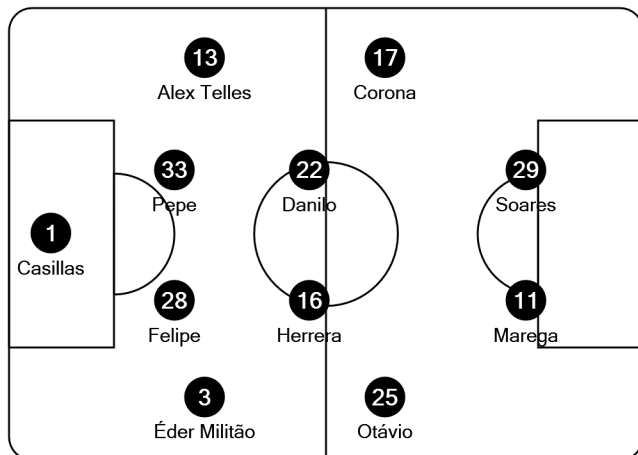

UEFA  
CHAMPIONS  
LEAGUE

Tactical Line-ups

Round of 16 2nd leg - Wednesday 6 March 2019

Estádio do Dragão - Porto

FC Porto

1 1st leg 2

AS Roma

- 1 Iker Casillas (GK)
- 3(\*) Éder Militão
- 11 Moussa Marega
- 13 Alex Telles
- 16(\*) Héctor Herrera (C)
- 17 Jesús Corona
- 22 Danilo
- 25(\*) Otávio
- 28 Felipe
- 29 Francisco Soares
- 33(\*) Pepe

- 26 Vaná (GK)
- 2 Maxi Pereira
- 7 Hernâni
- 8 Yacine Brahimi
- 10 Óliver Torres
- 20 Adrián López
- 37 Fernando

Coach:

Sérgio Conceição

Referee: Cüneyt Çakır (TUR)

Fourth official: Halis Özkahya (TUR)

UEFA delegate: Anton Fagan (SCO)