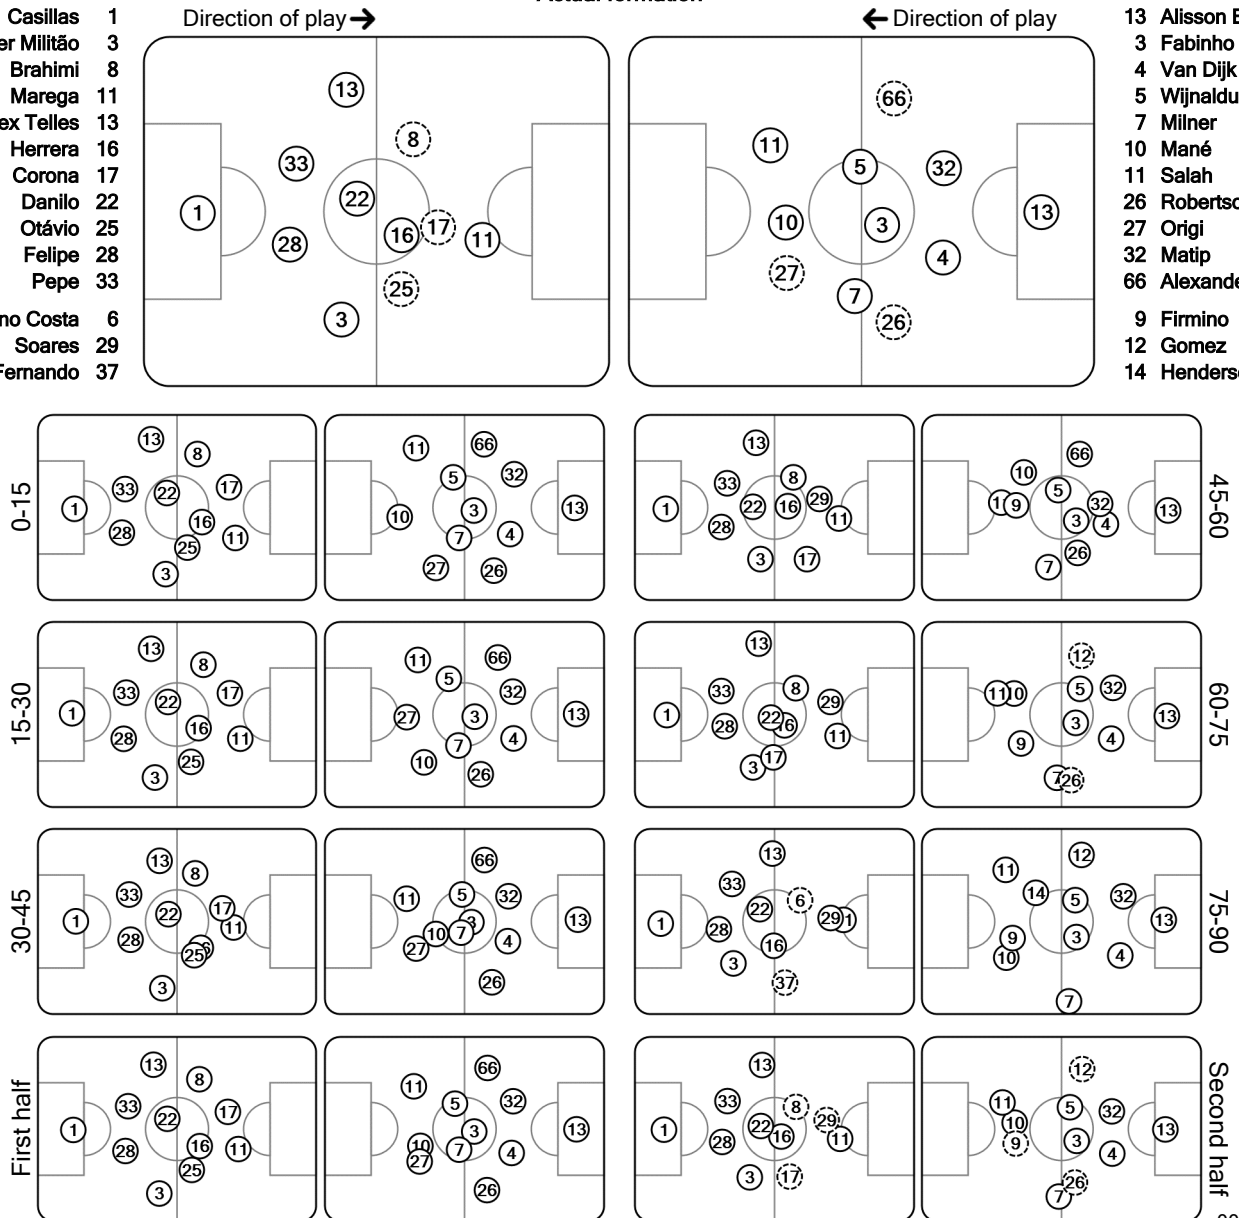

UEFA CHAMPIONS LEAGUE

Tactical Line-ups: full time

Quarter-finals 2nd leg - Wednesday 17 April 2019

Estádio do Dragão - Porto

FC Porto

1 - 4

Liverpool FC

Liverpool FC win 6 - 1 on aggregate

46' (in) 29 Soares / (out) 25 Otávio
78' (in) 37 Fernando / (out) 17 Corona
81' (in) 6 Bruno Costa / (out) 8 Brahimi

46' (in) 9 Firmino / (out) 27 Origi
66' (in) 12 Gomez / (out) 66 Alexander-Arnold
71' (in) 14 Henderson / (out) 26 Robertson

Total time played: 94'07"
52% - 30'30" Ball possession 48% - 27'54"

Actual formation

- Casillas 1
  Éder Militão 3
  Brahimi 8
  Marega 11
  Alex Telles 13
  Herrera 16
  Corona 17
  Danilo 22
  Otávio 25
  Felipe 28
  Pepe 33
  Bruno Costa 6
  Soares 29
  Fernando 37

- 13 Alisson Becker
  3 Fabinho
  4 Van Dijk
  5 Wijnaldum
  7 Milner
  10 Mané
  11 Salah
  26 Robertson
  27 Origi
  32 Matip
  66 Alexander-Arnold
  9 Firmino
  12 Gomez
  14 Henderson

Did not play the entire match Substitution Sent off

00:02:40CET
18 Apr 2019