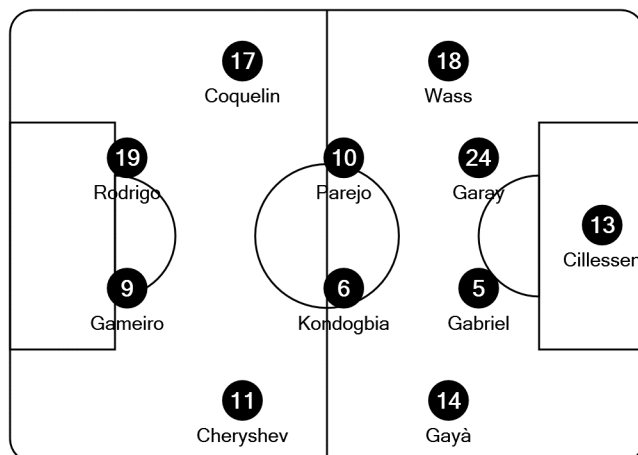

- 1 Jaume Doménech (GK)
- 3 Jaume Costa
- 7 Gonçalo Guedes
- 12 Mouctar Diakhaby
- 16 Kangin Lee
- 20 Ferran Torres
- 22 Maxi Gomez

Coach:

Albert Celades

Assistant referees: Bahattin Duran (TUR)

Tarik Ongun (TUR)

VAR: Mete Kalkavan (TUR)

Assistant VAR: Ali Palabiyik (TUR)

Weather conditions: Clear Night / Temperature: 16°C / Humidity: 50%

(C) Captain

(GK) Goalkeeper

(*) Misses next match if booked

19:51:51CET
17 Sep 2019