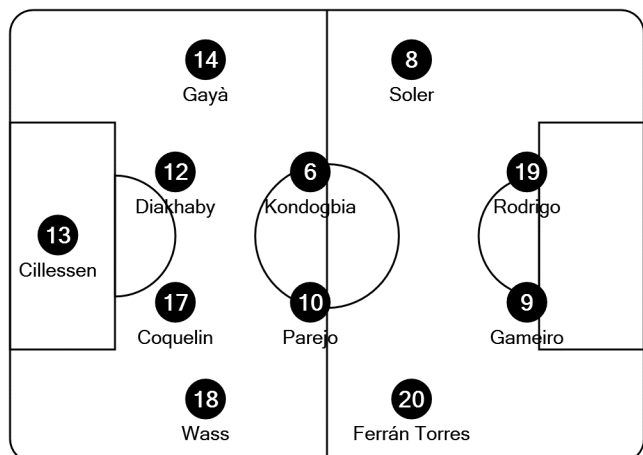

UEFA  
CHAMPIONS  
LEAGUE

Tactical Line-ups

Round of 16 2nd leg - Tuesday 10 March 2020

Camp de Mestalla - Valencia

Valencia CF

1 1st leg 4

Atalanta BC

- 13 Jasper Cillessen (GK)
- 6 Geoffrey Kondogbia
- 8 Carlos Soler
- 9 Kevin Gameiro
- 10 Daniel Parejo (C)
- 12 Mouctar Diakhaby
- 14 José Gayà
- 17 Francis Coquelin
- 18(\*) Daniel Wass
- 19 Rodrigo
- 20 Ferrán Torres