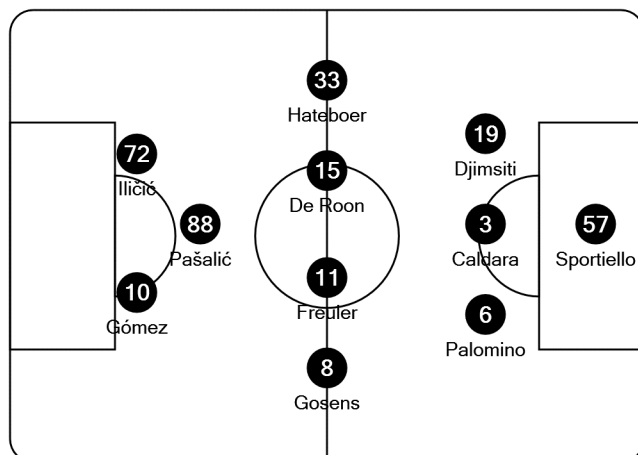

- 31 Francesco Rossi (GK)
- 5 Adrien Tameze
- 7 Lennart Czyborra
- 9 Luis Muriel
- 18 Ruslan Malinovskyi
- 21 Timothy Castagne
- 91 Duván Zapata

Coach:

Gian Piero Gasperini

Assistant referees: Octavian Şovre (ROU)

Sebastian Gheorghe (ROU)

VAR: Pawel Gil (POL)

Assistant VAR: Tomasz Kwiatkowski (POL)

Weather conditions: Partly Cloudy Night / Temperature: 16°C / Humidity: 71%

(C) Captain

(GK) Goalkeeper

(*) Misses next match if booked

20:02:53CET
10 Mar 2020