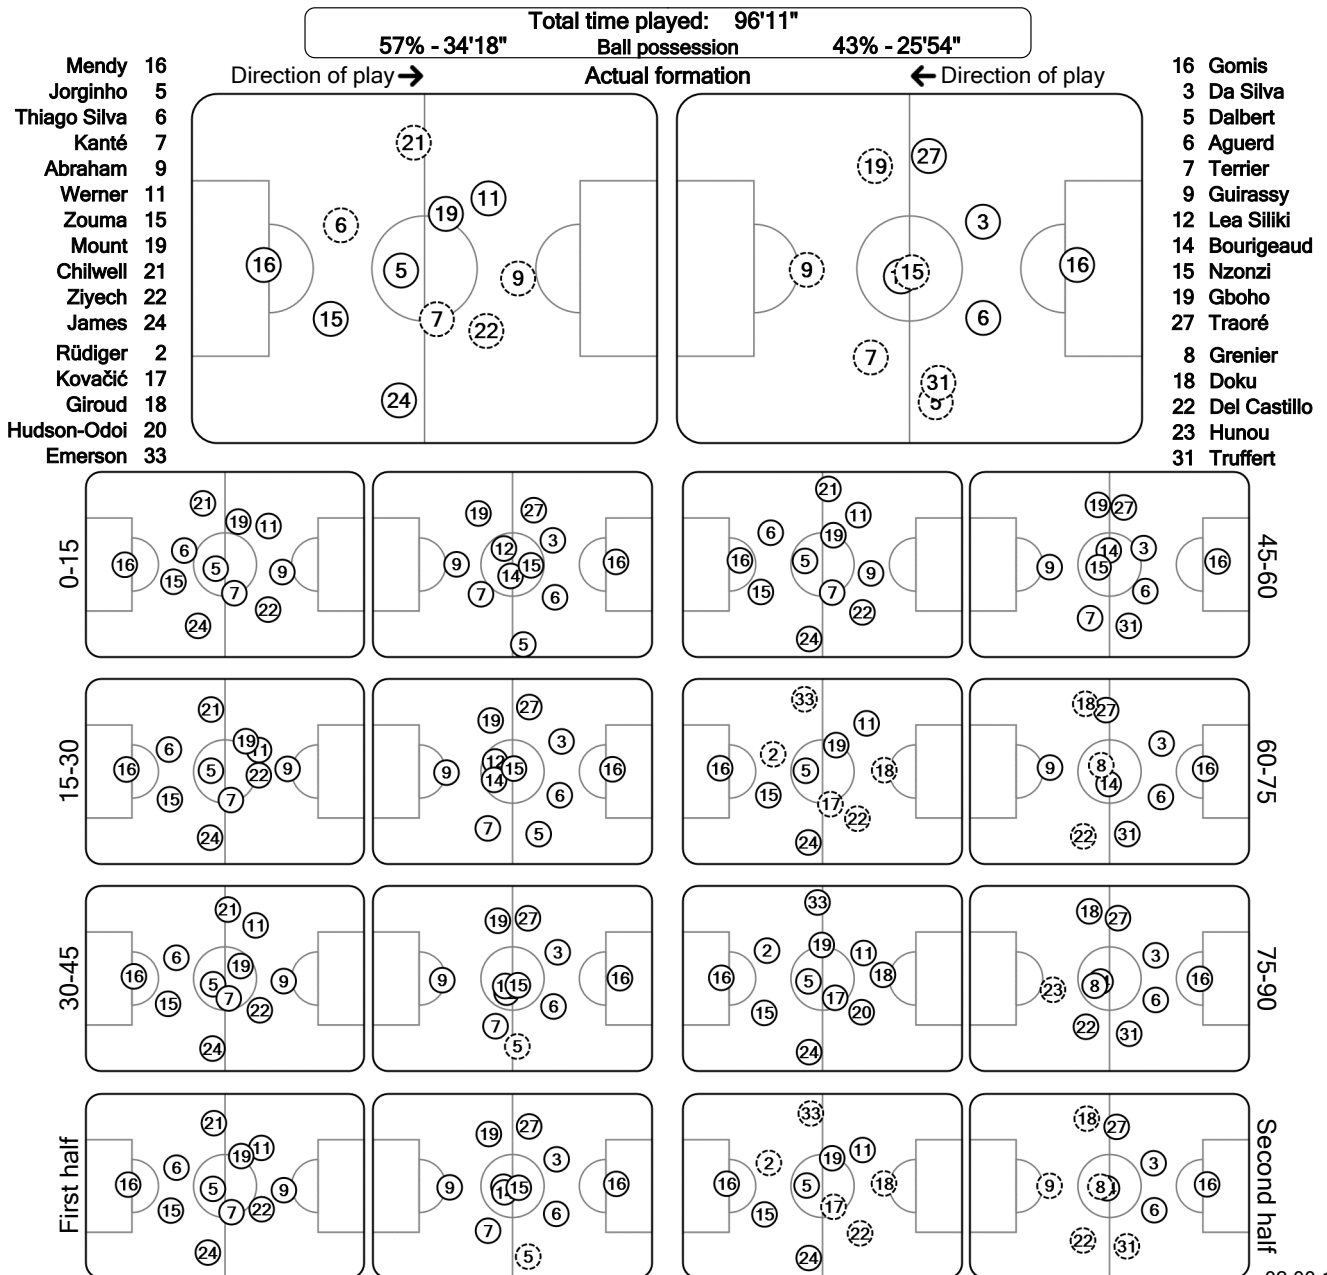

UEFA CHAMPIONS LEAGUE

Tactical Line-ups: full time

Matchday 3 - Wednesday 4 November 2020

GROUP E - Stamford Bridge - London

Chelsea FC

3 - 0

Stade Rennais FC

63' (in) 33 Emerson / (out) 21 Chilwell
63' (in) 17 Kovačić / (out) 7 Kanté
63' (in) 18 Giroud / (out) 9 Abraham
68' (in) 2 Rüdiger / (out) 6 Thiago Silva
75' (in) 20 Hudson-Odoi / (out) 22 Ziyech

40' (R) 5 Dalbert
46' (in) 31 Truffert / (out) 12 Lea Siliki
62' (in) 8 Grenier / (out) 15 Nzonzi
62' (in) 22 Del Castillo / (out) 19 Gboho
62' (in) 18 Doku / (out) 7 Terrier
76' (in) 23 Hunou / (out) 9 Guirassy