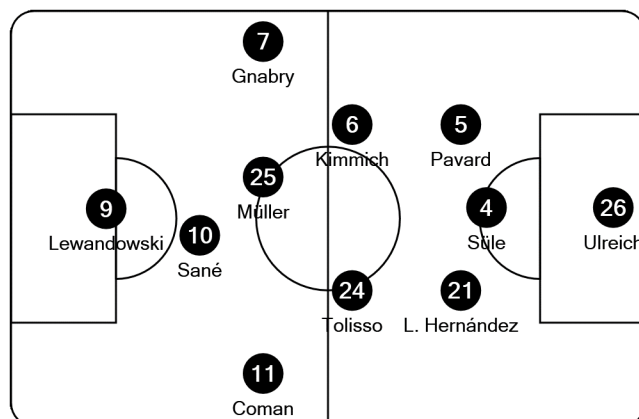

- 36 Christian Früchtl (GK)
- 2 Dayot Upamecano
- 3 Omar Richards
- 13 Eric Maxim Choupo-Moting
- 14 Paul Wanner
- 18 Marcel Sabitzer
- 20 Bouna Sarr
- 22 Marc Roca
- 23 Tanguy Nianzou
- 38 Gabriel Vidovic
- 40 Malik Tillman
- 44 Josip Stanišić

Coach:

Julian Nagelsmann

Assistant referees: Stuart Burt (ENG)

Simon Bennett (ENG)

VAR: Chris Kavanagh (ENG)

Assistant VAR: Darren England (ENG)

20:00:45CET
16 Feb 2022