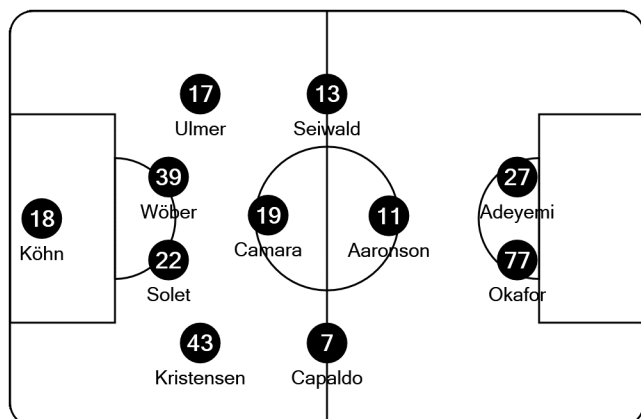

Tactical Line-ups

Round of 16 1st leg - Wednesday 16 February 2022

Stadion Salzburg

FC Salzburg

- 18 Philipp Köhn (GK)
- 7 Nicolas Capaldo
- 11 Brenden Aaronson
- 13* Nicolas Seiwald
- 17* Andreas Ulmer (C)
- 19* Mohamed Camara
- 22 Oumar Solet
- 27* Karim Adeyemi
- 39 Maximilian Wöber
- 43 Rasmus Kristensen
- 77 Noah Okafor

- 1 Nico Mantl (GK)
- 33 Alexander Walke (GK)
- 2 Ignace Van Der Brect
- 4 Kamil Piątkowski
- 9 Chikwubuike Adamu
- 10 Antoine Bernède
- 14 Maurits Kjærgaard
- 16 Zlatko Junuzović
- 21 Luka Sučić
- 23 Roko Šimić
- 37 Daouda Guindo
- 44 Samson Tijani

Coach:

Matthias Jaissle

Referee: Michael Oliver (ENG)

Fourth official: David Coote (ENG)

UEFA delegate: Kurt Zuppinger (SUI)

Weather conditions: Cloudy Night / Temperature: 7°C / Humidity: 67%

(C) Captain

(GK) Goalkeeper

(* Misses next match if booked)

FC Bayern München

- 26 Sven Ulreich (GK)
- 4 Niklas Süle
- 5 Benjamin Pavard
- 6 Joshua Kimmich
- 7 Serge Gnabry
- 9 Robert Lewandowski
- 10 Leroy Sané
- 11 Kingsley Coman
- 21* Lucas Hernández
- 24 Corentin Tolisso
- 25 Thomas Müller (C)