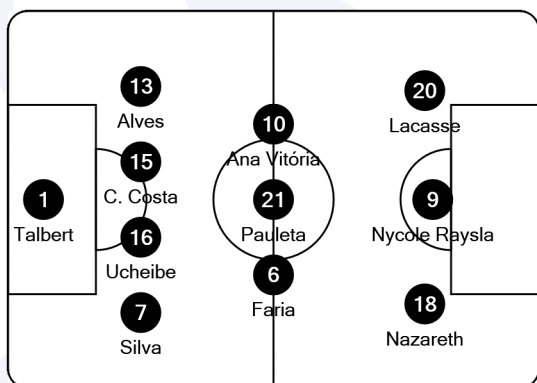

Tactical Line-ups

Group Stage - Thursday 27 October 2022

GROUP D - Benfica Campus - Seixal

SL Benfica

- 1 Katelin Talbert (GK)
- 6 Andreia Faria
- 7 Valéria Silva
- 9 Nycole Raysla
- 10 Ana Vitória
- 13 Lucia Alves
- 15 Carole Costa
- 16 Christy Ucheibe
- 18 Francisca Nazareth
- 20 Cloé Lacasse
- 21 Pauleta (C)