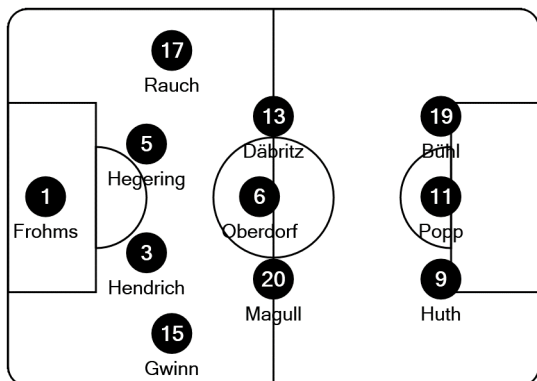

Tactical Line-ups

Quarter-finals - Thursday 21 July 2022

Brentford Community Stadium

Germany

- 1 Merle Frohms (GK)
- 3 Kathrin-Julia Hendrich
- 5(*) Marina Hegering
- 6 Lena Oberdorf
- 9 Svenja Huth
- 11 Alexandra Popp (C)
- 13 Sara Däbritz
- 15 Giulia Gwinn
- 17 Felicitas Rauch
- 19 Klara Bühl
- 20 Lina Magull